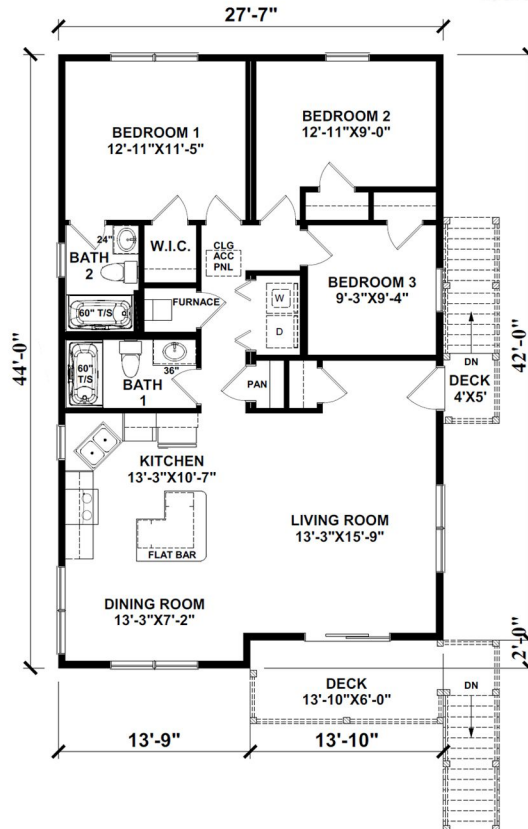

OCEAN VIEW

1,186 Square Feet

3 Bedrooms / 2 Baths

Statewide
 CUSTOM MODULAR HOMES
 732-270-0050
 WWW.STATEWIDEMODULAR.COM
Visit our model home center at
 1905 Route 37 East, Toms River New Jersey

Floor plan

Disclaimer:

Floor plans & renderings shown are conceptual and may vary from plans and specifications. Due to continuous product development and improvement, prices, specifications and materials are subject to change without notice or obligation. Square footage and other dimensions are approximate. Square footage includes the staircase area for both levels on two-story models. Included images are artist renderings and are not intended to be an accurate representation of the home. Renderings and floor plans may be shown with features and/or third-party additions that may not be available in all regions or situations.