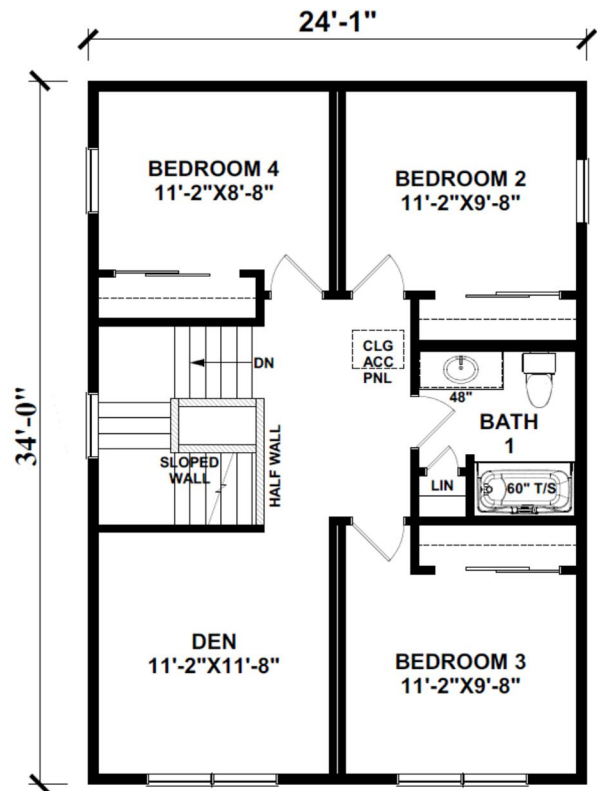

# MARGATE

1,638 Square Feet

4 Bedrooms / 2.5 Baths

**Statewide**  
 CUSTOM MODULAR HOMES  
 732-270-0050  
 WWW.STATEWIDEMODULAR.COM  
 Visit our model home center at  
 1905 Route 37 East, Toms River New Jersey

First floor

Second floor

**Disclaimer:**

Floor plans & renderings shown are conceptual and may vary from plans and specifications. Due to continuous product development and improvement, prices, specifications and materials are subject to change without notice or obligation. Square footage and other dimensions are approximate. Square footage includes the staircase area for both levels on two-story models. Included images are artist renderings and are not intended to be an accurate representation of the home. Renderings and floor plans may be shown with features and/or third-party additions that may not be available in all regions or situations.