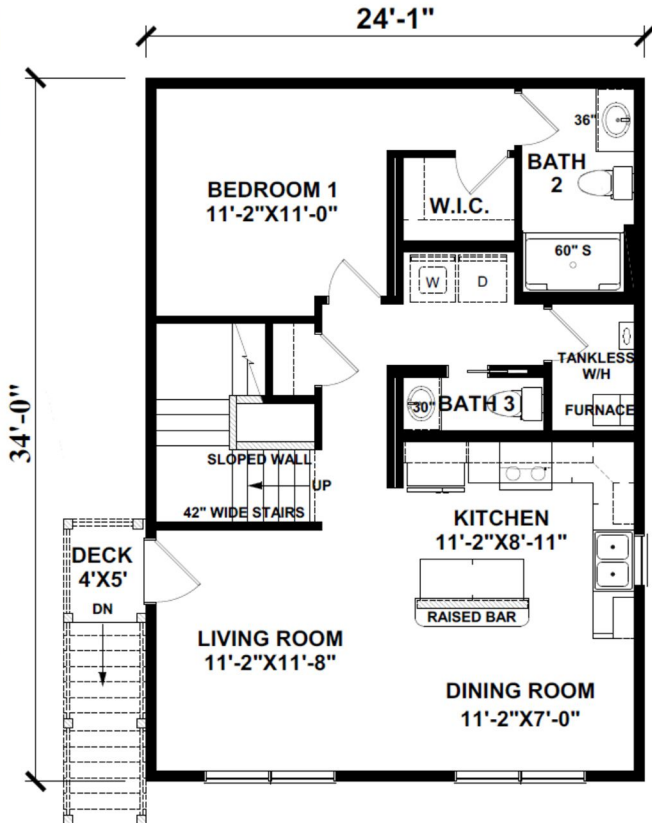

# MARGATE

1,638 Square Feet

4 Bedrooms / 2.5 Baths

**Statewide**  
 CUSTOM MODULAR HOMES  
 732-270-0050  
 WWW.STATEWIDEMODULAR.COM  
 Visit our model home center at  
 1905 Route 37 East, Toms River New Jersey

First floor

Second floor

**Disclaimer:**

Floor plans & renderings shown are conceptual and may vary from plans and specifications. Due to continuous product development and improvement, prices, specifications and materials are subject to change without notice or obligation. Square footage and other dimensions are approximate. Square footage includes the staircase area for both levels on two-story models. Included images are artist renderings and are not intended to be an accurate representation of the home. Renderings and floor plans may be shown with features and/or third-party additions that may not be available in all regions or situations.