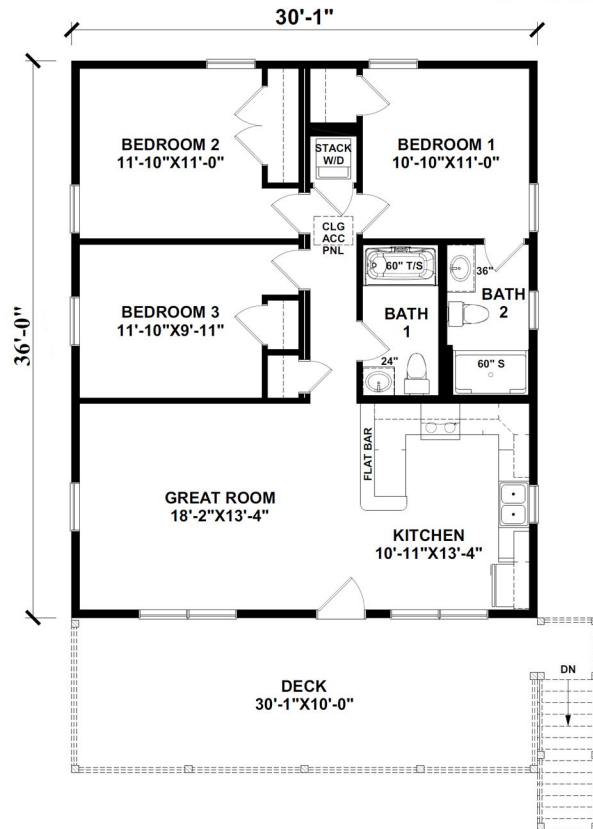

LAKE COMO

1,083 Square Feet

3 Bedrooms / 2 Baths

Statewide
 CUSTOM MODULAR HOMES
 732-270-0050
 WWW.STATEWIDEMODULAR.COM
Visit our model home center at
 1905 Route 37 East, Toms River New Jersey

Floor plan

Disclaimer:

Floor plans & renderings shown are conceptual and may vary from plans and specifications. Due to continuous product development and improvement, prices, specifications and materials are subject to change without notice or obligation. Square footage and other dimensions are approximate. Square footage includes the staircase area for both levels on two-story models. Included images are artist renderings and are not intended to be an accurate representation of the home. Renderings and floor plans may be shown with features and/or third-party additions that may not be available in all regions or situations.