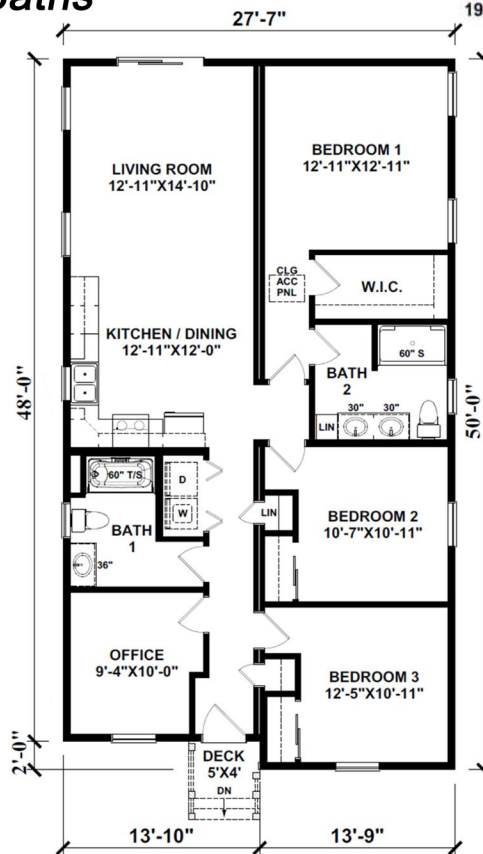

# DOLPHIN

1,352 Square Feet

3 Bedrooms / 2 Baths

**Statewide**  
 CUSTOM MODULAR HOMES  
 732-270-0050  
 WWW.STATEWIDEMODULAR.COM  
*Visit our model home center at*  
 1905 Route 37 East, Toms River New Jersey

**Floor plan**

**Disclaimer:**

Floor plans & renderings shown are conceptual and may vary from plans and specifications. Due to continuous product development and improvement, prices, specifications and materials are subject to change without notice or obligation. Square footage and other dimensions are approximate. Square footage includes the staircase area for both levels on two-story models. Included images are artist renderings and are not intended to be an accurate representation of the home. Renderings and floor plans may be shown with features and/or third-party additions that may not be available in all regions or situations.