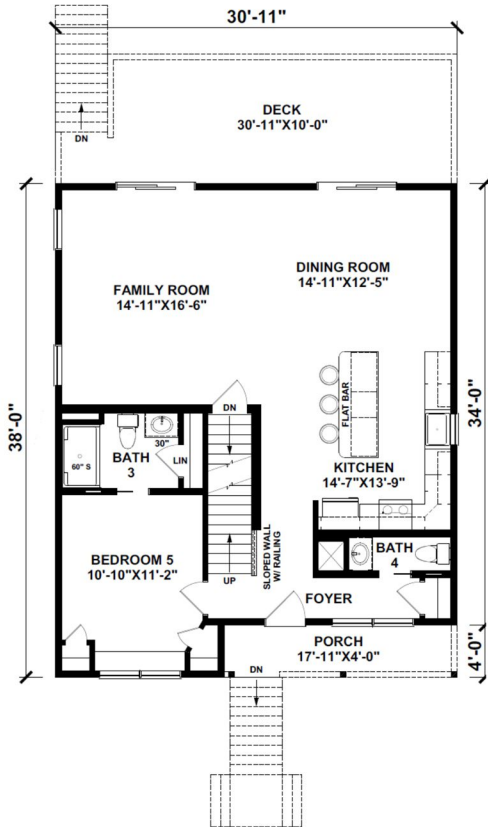

BELMAR

2,180 Square Feet

5 Bedrooms / 3.5 Baths

Statewide
 CUSTOM MODULAR HOMES
 732-270-0050
 WWW.STATEWIDEMODULAR.COM
Visit our model home center at
 1905 Route 37 East, Toms River New Jersey

First floor

Second floor

Disclaimer:

Floor plans & renderings shown are conceptual and may vary from plans and specifications. Due to continuous product development and improvement, prices, specifications and materials are subject to change without notice or obligation. Square footage and other dimensions are approximate. Square footage includes the staircase area for both levels on two-story models. Included images are artist renderings and are not intended to be an accurate representation of the home. Renderings and floor plans may be shown with features and/or third-party additions that may not be available in all regions or situations.