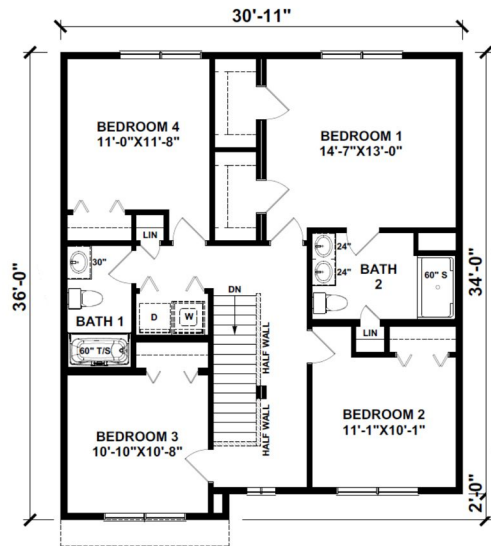

BELMAR

2,180 Square Feet

5 Bedrooms / 3.5 Baths

Statewide
 CUSTOM MODULAR HOMES
 732-270-0050
 WWW.STATEWIDEMODULAR.COM
Visit our model home center at
 1905 Route 37 East, Toms River New Jersey

First floor

Second floor

Disclaimer:

Floor plans & renderings shown are conceptual and may vary from plans and specifications. Due to continuous product development and improvement, prices, specifications and materials are subject to change without notice or obligation. Square footage and other dimensions are approximate. Square footage includes the staircase area for both levels on two-story models. Included images are artist renderings and are not intended to be an accurate representation of the home. Renderings and floor plans may be shown with features and/or third-party additions that may not be available in all regions or situations.