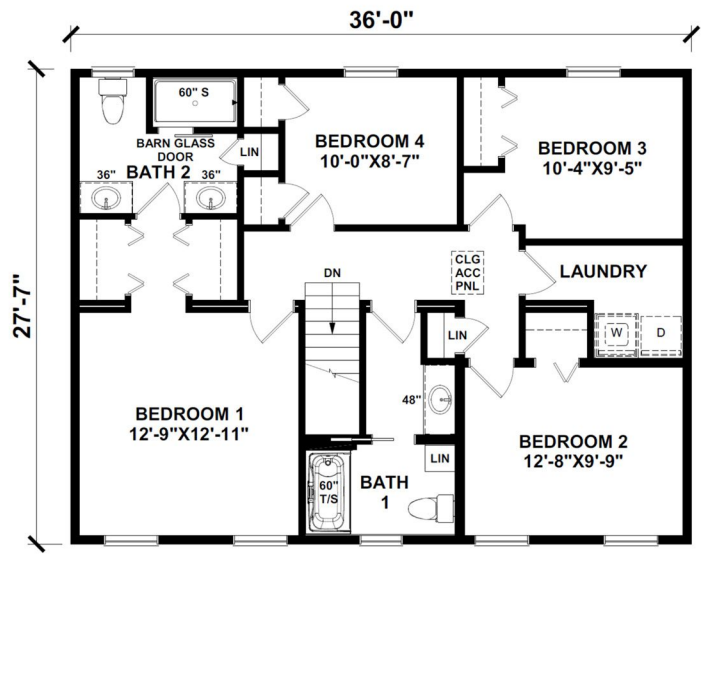

BEACHWOOD

1,986 Square Feet

4 Bedrooms / 2.5 Baths

Statewide
 CUSTOM MODULAR HOMES
 732-270-0050
 WWW.STATEWIDEMODULAR.COM
Visit our model home center at
 1905 Route 37 East, Toms River New Jersey

First floor

Second floor

Disclaimer:

Floor plans & renderings shown are conceptual and may vary from plans and specifications. Due to continuous product development and improvement, prices, specifications and materials are subject to change without notice or obligation. Square footage and other dimensions are approximate. Square footage includes the staircase area for both levels on two-story models. Included images are artist renderings and are not intended to be an accurate representation of the home. Renderings and floor plans may be shown with features and/or third-party additions that may not be available in all regions or situations.