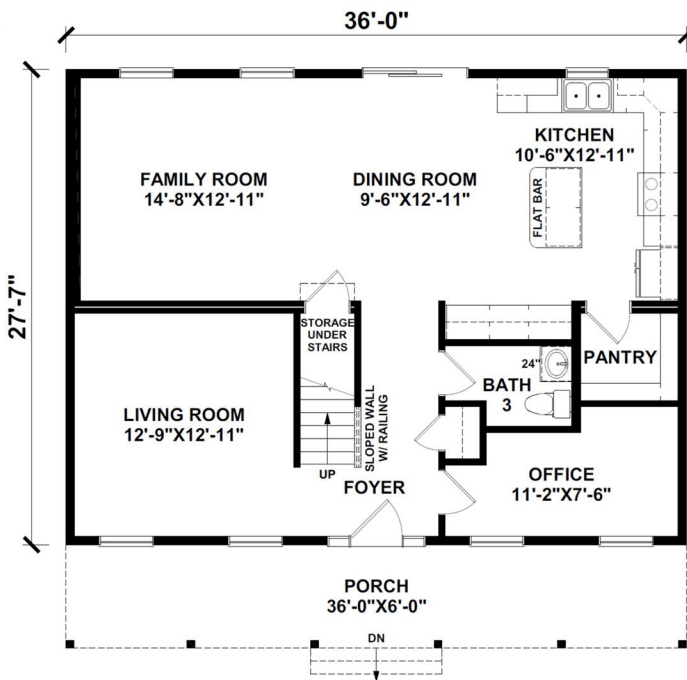

BEACHWOOD

1,986 Square Feet

4 Bedrooms / 2.5 Baths

Statewide
 CUSTOM MODULAR HOMES
 732-270-0050
 WWW.STATEWIDEMODULAR.COM
Visit our model home center at
 1905 Route 37 East, Toms River New Jersey

First floor

Second floor

Disclaimer:

Floor plans & renderings shown are conceptual and may vary from plans and specifications. Due to continuous product development and improvement, prices, specifications and materials are subject to change without notice or obligation. Square footage and other dimensions are approximate. Square footage includes the staircase area for both levels on two-story models. Included images are artist renderings and are not intended to be an accurate representation of the home. Renderings and floor plans may be shown with features and/or third-party additions that may not be available in all regions or situations.