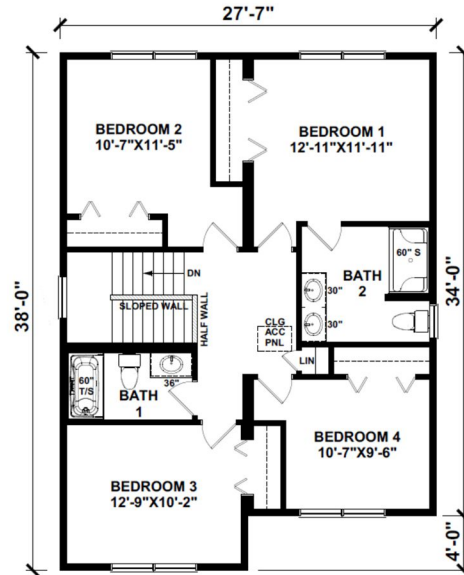

# BAYHEAD

1,986 Square Feet

4 Bedrooms / 3.5 Baths

**Statewide**  
 CUSTOM MODULAR HOMES  
 732-270-0050  
 WWW.STATEWIDEMODULAR.COM  
 Visit our model home center at  
 1905 Route 37 East, Toms River New Jersey

First floor

Second floor

**Disclaimer:**

Floor plans & renderings shown are conceptual and may vary from plans and specifications. Due to continuous product development and improvement, prices, specifications and materials are subject to change without notice or obligation. Square footage and other dimensions are approximate. Square footage includes the staircase area for both levels on two-story models. Included images are artist renderings and are not intended to be an accurate representation of the home. Renderings and floor plans may be shown with features and/or third-party additions that may not be available in all regions or situations.