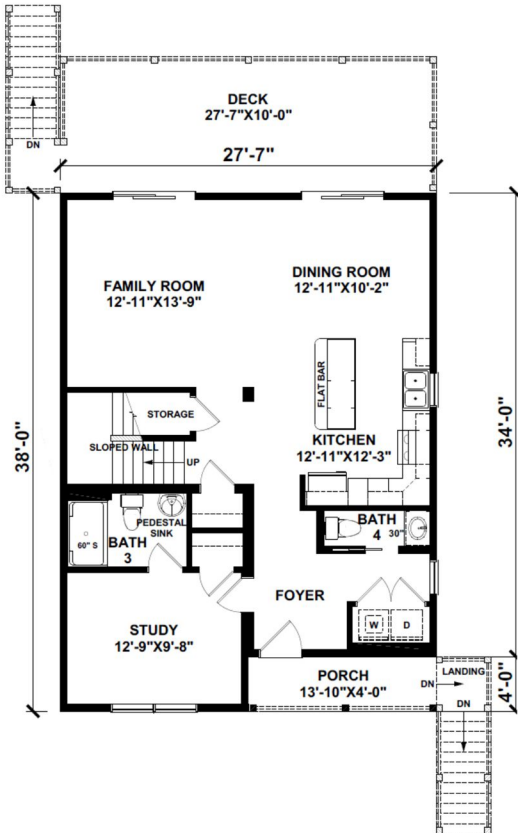

# BAYHEAD

1,986 Square Feet

4 Bedrooms / 3.5 Baths

**Statewide**  
 CUSTOM MODULAR HOMES  
 732-270-0050  
 WWW.STATEWIDEMODULAR.COM  
 Visit our model home center at  
 1905 Route 37 East, Toms River New Jersey

First floor

Second floor

**Disclaimer:**

Floor plans & renderings shown are conceptual and may vary from plans and specifications. Due to continuous product development and improvement, prices, specifications and materials are subject to change without notice or obligation. Square footage and other dimensions are approximate. Square footage includes the staircase area for both levels on two-story models. Included images are artist renderings and are not intended to be an accurate representation of the home. Renderings and floor plans may be shown with features and/or third-party additions that may not be available in all regions or situations.