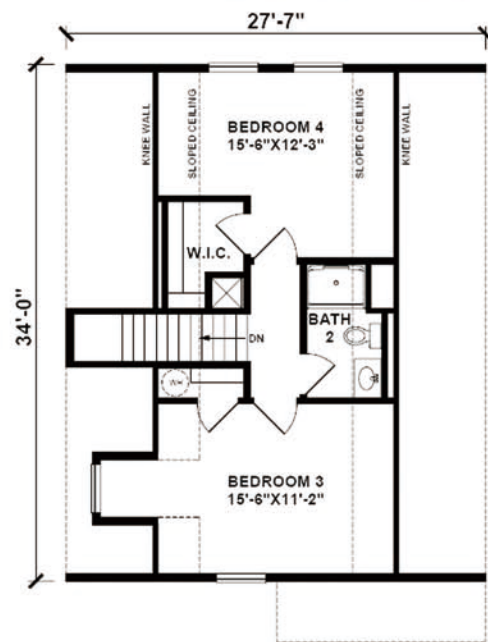

YORK

993 Square Feet

4 Bedrooms / 2 Baths

Statewide
 CUSTOM MODULAR HOMES
 732-270-0050
 WWW.STATEWIDEMODULAR.COM
Visit our model home center at
 1905 Route 37 East, Toms River New Jersey

First floor

Future second floor

Disclaimer:

Floor plans & renderings shown are conceptual and may vary from plans and specifications. Due to continuous product development and improvement, prices, specifications and materials are subject to change without notice or obligation. Square footage and other dimensions are approximate. Square footage includes the staircase area for both levels on two-story models. Included images are artist renderings and are not intended to be an accurate representation of the home. Renderings and floor plans may be shown with features and/or third-party additions that may not be available in all regions or situations.