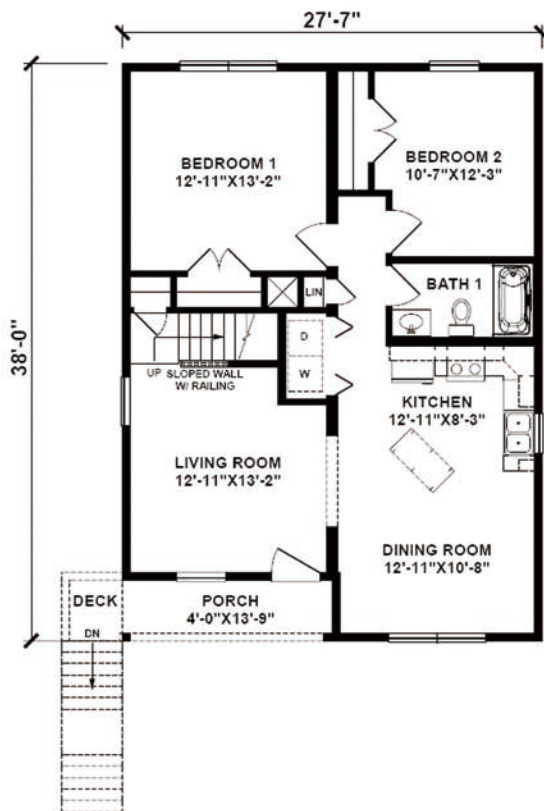

YORK

993 Square Feet

4 Bedrooms / 2 Baths

Statewide
 CUSTOM MODULAR HOMES
 732-270-0050
 WWW.STATEWIDEMODULAR.COM
Visit our model home center at
 1905 Route 37 East, Toms River New Jersey

First floor

Future second floor

Disclaimer:

Floor plans & renderings shown are conceptual and may vary from plans and specifications. Due to continuous product development and improvement, prices, specifications and materials are subject to change without notice or obligation. Square footage and other dimensions are approximate. Square footage includes the staircase area for both levels on two-story models. Included images are artist renderings and are not intended to be an accurate representation of the home. Renderings and floor plans may be shown with features and/or third-party additions that may not be available in all regions or situations.