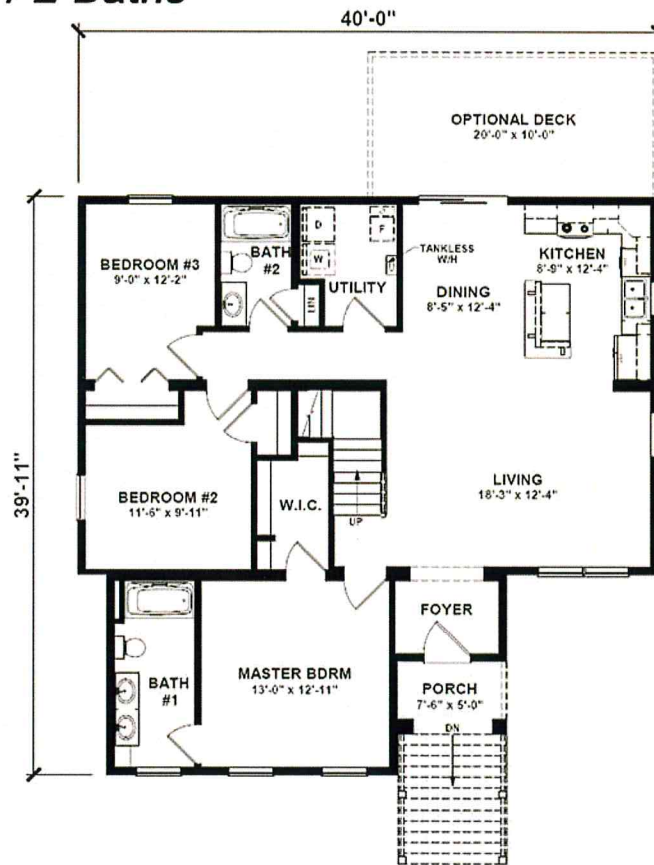

# WILLOW

1,365 Square Feet

3 Bedrooms / 2 Baths

CUSTOM MODULAR HOMES

732-270-0050

WWW.STATEWIDEMODULAR.COM

Visit our model home center at

1905 Route 37 East, Toms River New Jersey

Floor plan

**Disclaimer:**

Floor plans & renderings shown are conceptual and may vary from plans and specifications. Due to continuous product development and improvement, prices, specifications and materials are subject to change without notice or obligation. Square footage and other dimensions are approximate. Square footage includes the staircase area for both levels on two-story models. Included images are artist renderings and are not intended to be an accurate representation of the home. Renderings and floor plans may be shown with features and/or third-party additions that may not be available in all regions or situations.