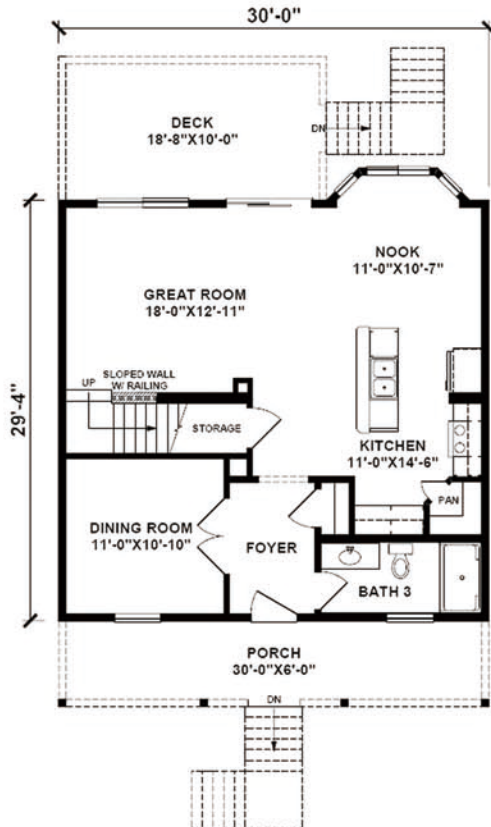

THE POINT

1,777 Square Feet

3 Bedrooms / 3 Baths

Statewide
 CUSTOM MODULAR HOMES
 732-270-0050
 WWW.STATEWIDEMODULAR.COM
Visit our model home center at
 1905 Route 37 East, Toms River New Jersey

First floor

Second floor

Disclaimer:

Floor plans & renderings shown are conceptual and may vary from plans and specifications. Due to continuous product development and improvement, prices, specifications and materials are subject to change without notice or obligation. Square footage and other dimensions are approximate. Square footage includes the staircase area for both levels on two-story models. Included images are artist renderings and are not intended to be an accurate representation of the home. Renderings and floor plans may be shown with features and/or third-party additions that may not be available in all regions or situations.