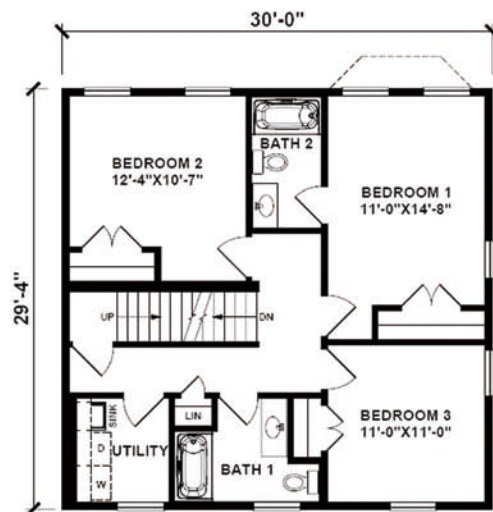

THE POINT

1,777 Square Feet

3 Bedrooms / 3 Baths

Statewide
 CUSTOM MODULAR HOMES
 732-270-0050
 WWW.STATEWIDEMODULAR.COM
Visit our model home center at
 1905 Route 37 East, Toms River New Jersey

First floor

Second floor

Disclaimer:

Floor plans & renderings shown are conceptual and may vary from plans and specifications. Due to continuous product development and improvement, prices, specifications and materials are subject to change without notice or obligation. Square footage and other dimensions are approximate. Square footage includes the staircase area for both levels on two-story models. Included images are artist renderings and are not intended to be an accurate representation of the home. Renderings and floor plans may be shown with features and/or third-party additions that may not be available in all regions or situations.