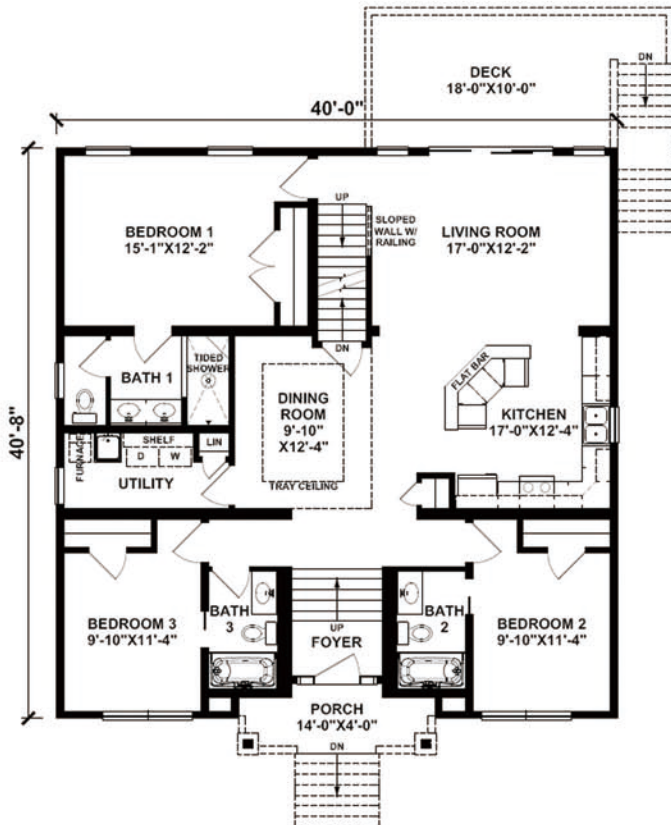

THE OCEAN TIDE

1,599 Square Feet

3 Bedrooms / 3 Baths

Statewide
 CUSTOM MODULAR HOMES
 732-270-0050
 WWW.STATEWIDEMODULAR.COM
Visit our model home center at
 1905 Route 37 East, Toms River New Jersey

First floor

Future second floor

Disclaimer:

Floor plans & renderings shown are conceptual and may vary from plans and specifications. Due to continuous product development and improvement, prices, specifications and materials are subject to change without notice or obligation. Square footage and other dimensions are approximate. Square footage includes the staircase area for both levels on two-story models. Included images are artist renderings and are not intended to be an accurate representation of the home. Renderings and floor plans may be shown with features and/or third-party additions that may not be available in all regions or situations.