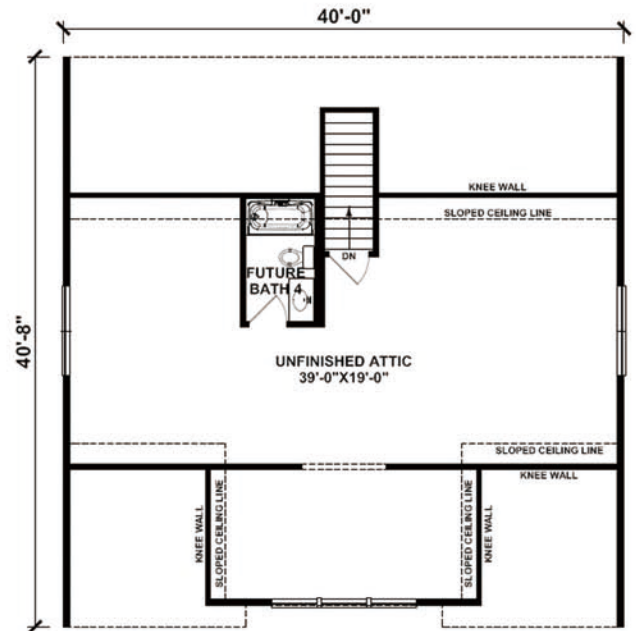

THE OCEAN TIDE

1,599 Square Feet

3 Bedrooms / 3 Baths

Statewide
 CUSTOM MODULAR HOMES
 732-270-0050
 WWW.STATEWIDEMODULAR.COM
Visit our model home center at
 1905 Route 37 East, Toms River New Jersey

First floor

Future second floor

Disclaimer:

Floor plans & renderings shown are conceptual and may vary from plans and specifications. Due to continuous product development and improvement, prices, specifications and materials are subject to change without notice or obligation. Square footage and other dimensions are approximate. Square footage includes the staircase area for both levels on two-story models. Included images are artist renderings and are not intended to be an accurate representation of the home. Renderings and floor plans may be shown with features and/or third-party additions that may not be available in all regions or situations.