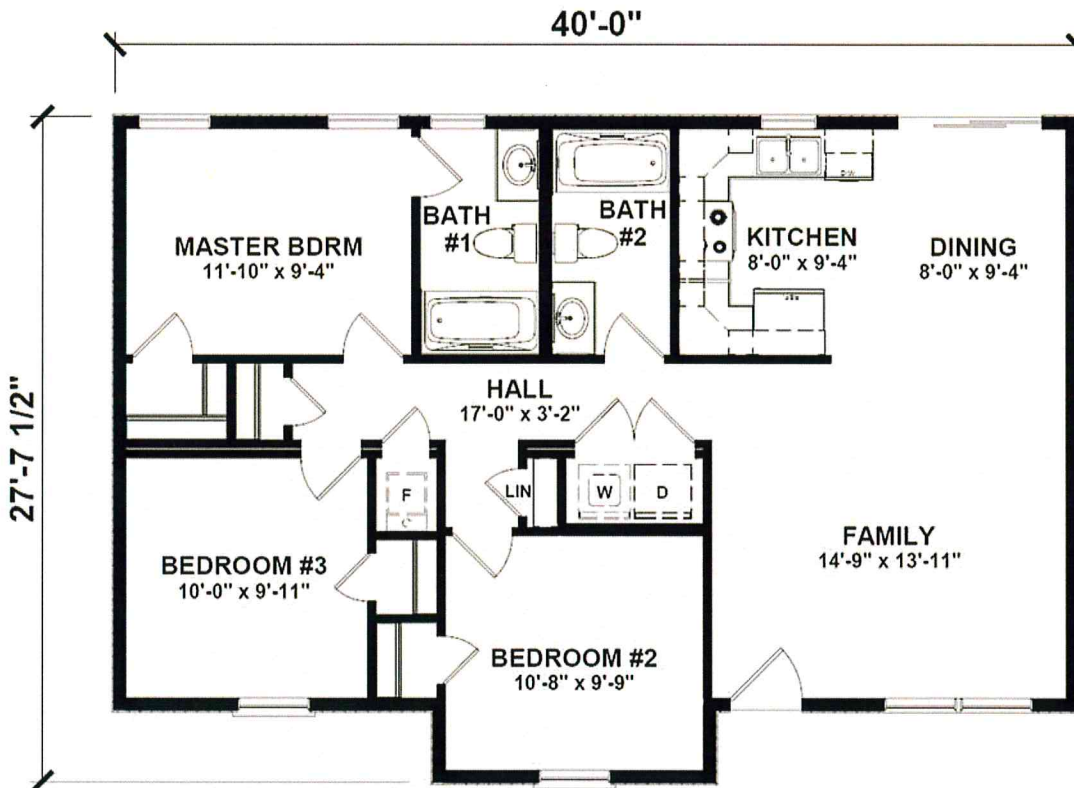

STARLING

1,020 Square Feet

3 Bedrooms / 2 Baths

CUSTOM MODULAR HOMES
732-270-0050
WWW.STATEWIDEMODULAR.COM

Visit our model home center at
1905 Route 37 East, Toms River New Jersey

Floor plan

NATIONWIDE
Homes

AUTHORIZED, INDEPENDENT BUILDERS

Disclaimer:

Floor plans & renderings shown are conceptual and may vary from plans and specifications. Due to continuous product development and improvement, prices, specifications and materials are subject to change without notice or obligation. Square footage and other dimensions are approximate. Square footage includes the staircase area for both levels on two-story models. Included images are artist renderings and are not intended to be an accurate representation of the home. Renderings and floor plans may be shown with features and/or third-party additions that may not be available in all regions or situations.