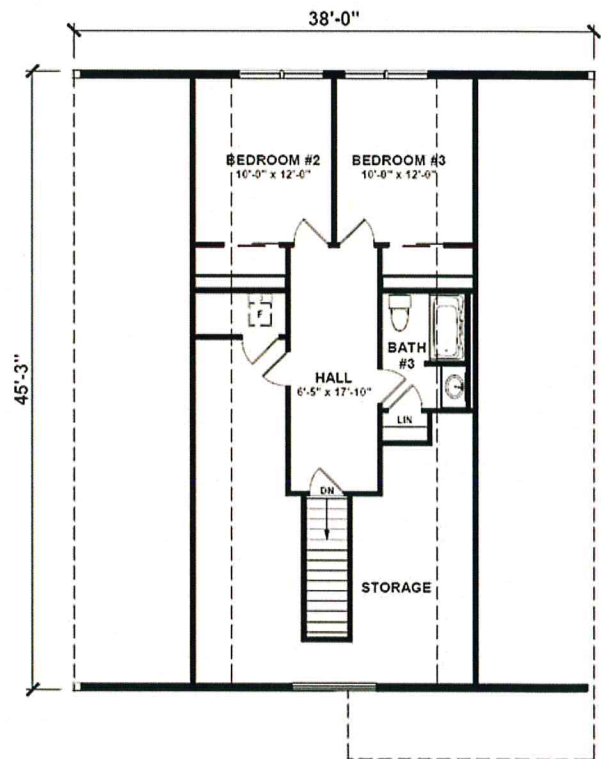

# SILVERTON

1,810 Square Feet

3 Bedrooms / 2.5 Baths

CUSTOM MODULAR HOMES

732-270-0050

WWW.STATEWIDEMODULAR.COM

Visit our model home center at  
1905 Route 37 East, Toms River New Jersey

***First floor***

***Future Second floor***

**Disclaimer:**

Floor plans & renderings shown are conceptual and may vary from plans and specifications. Due to continuous product development and improvement, prices, specifications and materials are subject to change without notice or obligation. Square footage and other dimensions are approximate. Square footage includes the staircase area for both levels on two-story models. Included images are artist renderings and are not intended to be an accurate representation of the home. Renderings and floor plans may be shown with features and/or third-party additions that may not be available in all regions or situations.