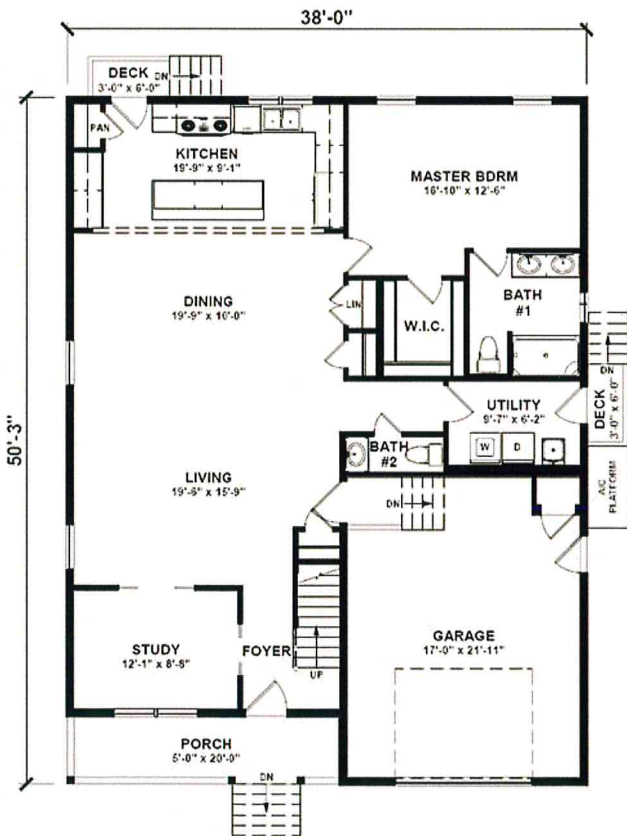

# SILVERTON

1,810 Square Feet

3 Bedrooms / 2.5 Baths

CUSTOM MODULAR HOMES

732-270-0050

WWW.STATEWIDEMODULAR.COM

Visit our model home center at  
1905 Route 37 East, Toms River New Jersey

***First floor***

***Future Second floor***

**Disclaimer:**

Floor plans & renderings shown are conceptual and may vary from plans and specifications. Due to continuous product development and improvement, prices, specifications and materials are subject to change without notice or obligation. Square footage and other dimensions are approximate. Square footage includes the staircase area for both levels on two-story models. Included images are artist renderings and are not intended to be an accurate representation of the home. Renderings and floor plans may be shown with features and/or third-party additions that may not be available in all regions or situations.