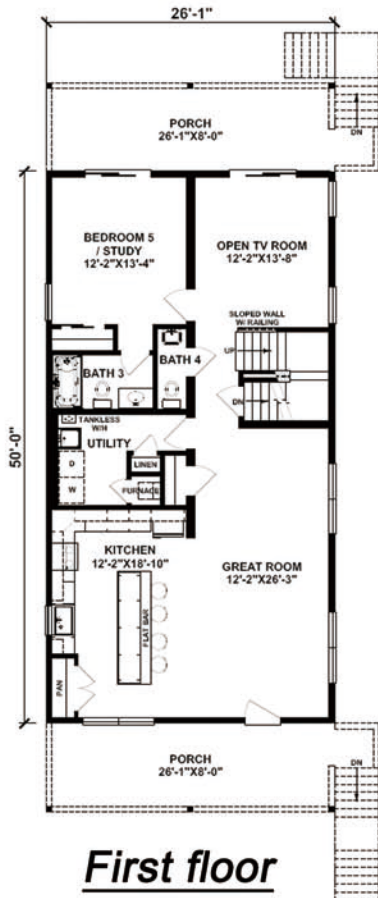

SEA BREEZE

2,608 Square Feet

5 Bedrooms / 3.5 Baths

Statewide
 CUSTOM MODULAR HOMES
 732-270-0050
 WWW.STATEWIDEMODULAR.COM
Visit our model home center at
 1905 Route 37 East, Toms River New Jersey

Disclaimer:

Floor plans & renderings shown are conceptual and may vary from plans and specifications. Due to continuous product development and improvement, prices, specifications and materials are subject to change without notice or obligation. Square footage and other dimensions are approximate. Square footage includes the staircase area for both levels on two-story models. Included images are artist renderings and are not intended to be an accurate representation of the home. Renderings and floor plans may be shown with features and/or third-party additions that may not be available in all regions or situations.