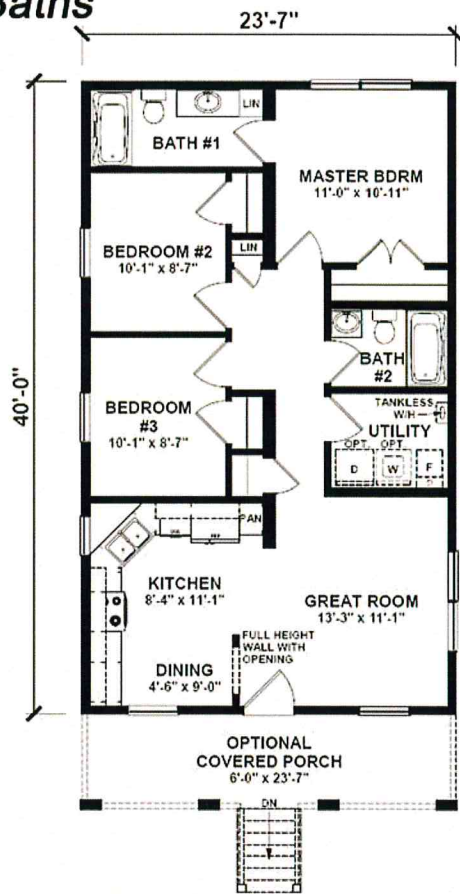

SANDSTONE

943 Square Feet

3 Bedrooms / 2 Baths

CUSTOM MODULAR HOMES

732-270-0050

WWW.STATEWIDEMODULAR.COM

Visit our model home center at

1905 Route 37 East, Toms River New Jersey

Floor plan

Disclaimer:
 Floor plans & renderings shown are conceptual and may vary from plans and specifications. Due to continuous product development and improvement, prices, specifications and materials are subject to change without notice or obligation. Square footage and other dimensions are approximate. Square footage includes the staircase area for both levels on two-story models. Included images are artist renderings and are not intended to be an accurate representation of the home. Renderings and floor plans may be shown with features and/or third-party additions that may not be available in all regions or situations.