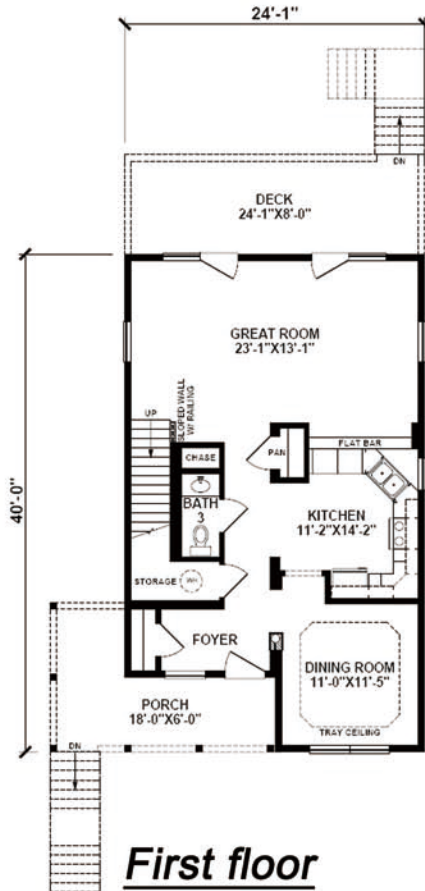

ST. HELENA

1,788 Square Feet

3 Bedrooms / 2.5 Baths

Statewide
 CUSTOM MODULAR HOMES
 732-270-0050
 WWW.STATEWIDEMODULAR.COM
Visit our model home center at
 1905 Route 37 East, Toms River New Jersey

Disclaimer:

Floor plans & renderings shown are conceptual and may vary from plans and specifications. Due to continuous product development and improvement, prices, specifications and materials are subject to change without notice or obligation. Square footage and other dimensions are approximate. Square footage includes the staircase area for both levels on two-story models. Included images are artist renderings and are not intended to be an accurate representation of the home. Renderings and floor plans may be shown with features and/or third-party additions that may not be available in all regions or situations.