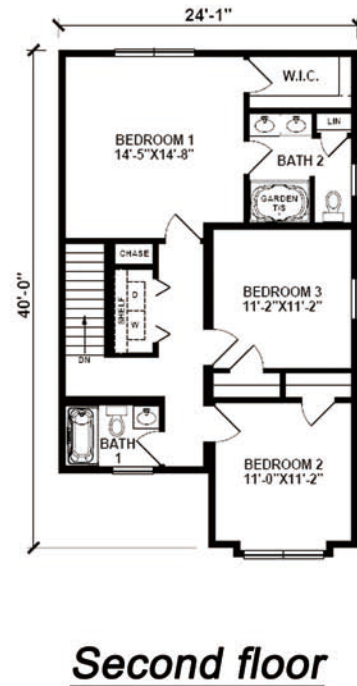

ST. HELENA

1,788 Square Feet

3 Bedrooms / 2.5 Baths

Statewide
 CUSTOM MODULAR HOMES
 732-270-0050
 WWW.STATEWIDEMODULAR.COM
Visit our model home center at
 1905 Route 37 East, Toms River New Jersey

Disclaimer:

Floor plans & renderings shown are conceptual and may vary from plans and specifications. Due to continuous product development and improvement, prices, specifications and materials are subject to change without notice or obligation. Square footage and other dimensions are approximate. Square footage includes the staircase area for both levels on two-story models. Included images are artist renderings and are not intended to be an accurate representation of the home. Renderings and floor plans may be shown with features and/or third-party additions that may not be available in all regions or situations.