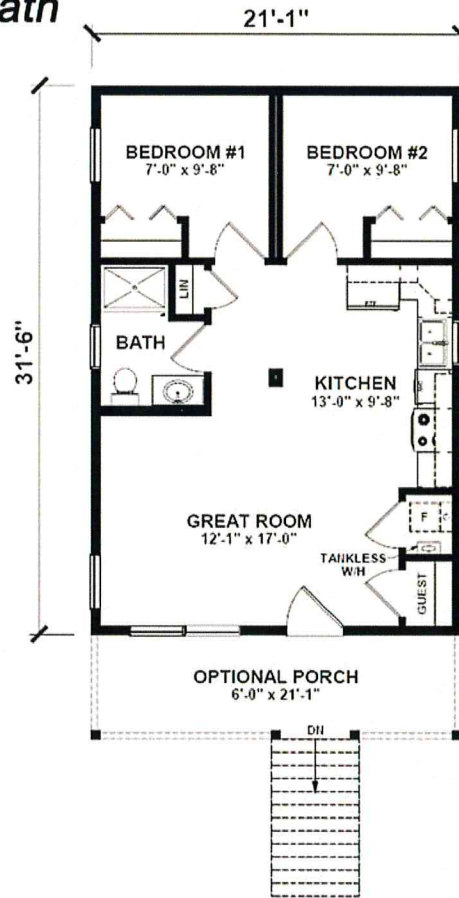

PLAYHOUSE

664 Square Feet

2 Bedrooms / 1 Bath

Floor plan

Statewide
 CUSTOM MODULAR HOMES
732-270-0050
 WWW.STATEWIDEMODULAR.COM
Visit our model home center at
 1905 Route 37 East, Toms River New Jersey

Disclaimer:

Floor plans & renderings shown are conceptual and may vary from plans and specifications. Due to continuous product development and improvement, prices, specifications and materials are subject to change without notice or obligation. Square footage and other dimensions are approximate. Square footage includes the staircase area for both levels on two-story models. Included images are artist renderings and are not intended to be an accurate representation of the home. Renderings and floor plans may be shown with features and/or third-party additions that may not be available in all regions or situations.