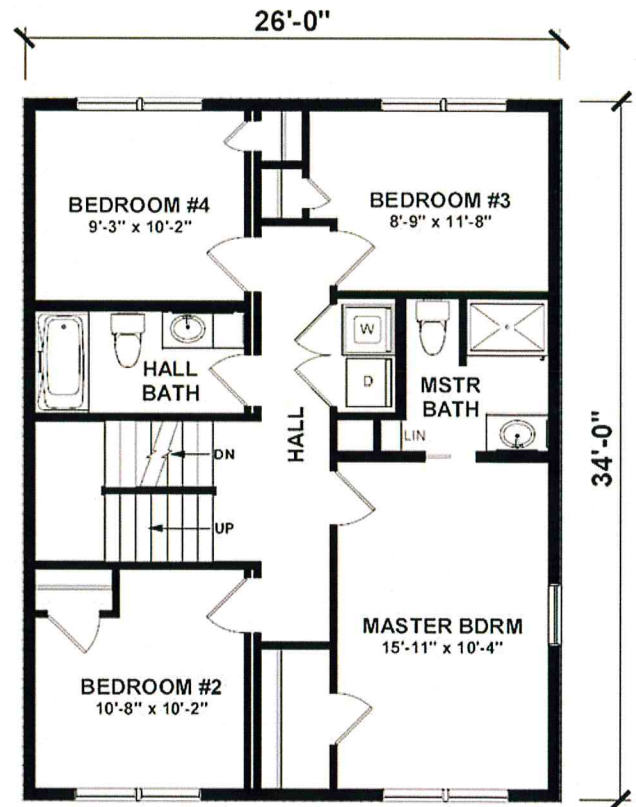

ORTLEY

1,708 Square Feet

4 Bedrooms / 3 Baths

CUSTOM MODULAR HOMES
732-270-0050
WWW.STATEWIDEMODULAR.COM

Visit our model home center at
1905 Route 37 East, Toms River New Jersey

First floor

Second floor

Disclaimer:

Floor plans & renderings shown are conceptual and may vary from plans and specifications. Due to continuous product development and improvement, prices, specifications and materials are subject to change without notice or obligation. Square footage and other dimensions are approximate. Square footage includes the staircase area for both levels on two-story models. Included images are artist renderings and are not intended to be an accurate representation of the home. Renderings and floor plans may be shown with features and/or third-party additions that may not be available in all regions or situations.