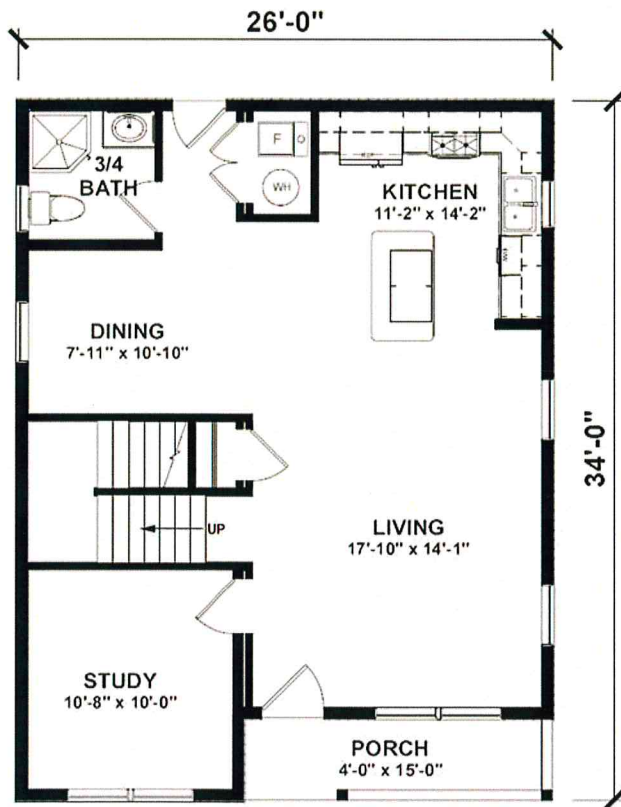

ORTLEY

1,708 Square Feet

4 Bedrooms / 3 Baths

CUSTOM MODULAR HOMES
732-270-0050
WWW.STATEWIDEMODULAR.COM

Visit our model home center at
1905 Route 37 East, Toms River New Jersey

First floor

Second floor

Disclaimer:

Floor plans & renderings shown are conceptual and may vary from plans and specifications. Due to continuous product development and improvement, prices, specifications and materials are subject to change without notice or obligation. Square footage and other dimensions are approximate. Square footage includes the staircase area for both levels on two-story models. Included images are artist renderings and are not intended to be an accurate representation of the home. Renderings and floor plans may be shown with features and/or third-party additions that may not be available in all regions or situations.