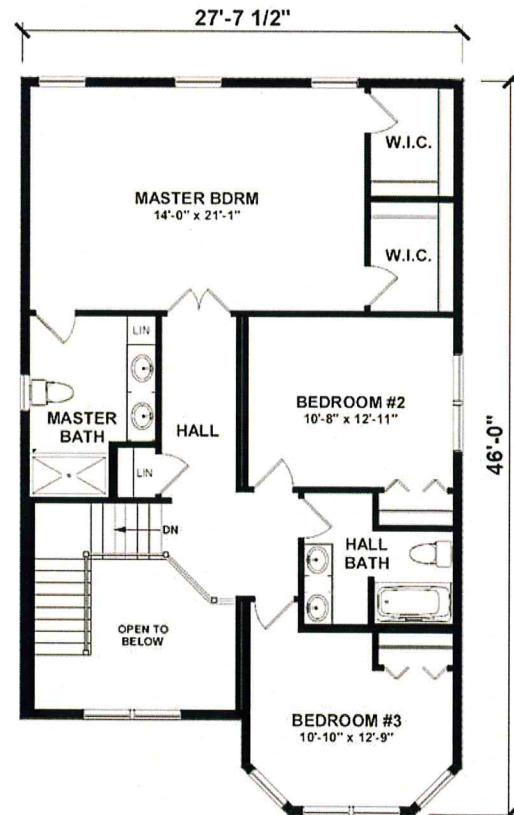

NORMANDY

2,357 Square Feet

3 Bedrooms / 3 Baths

CUSTOM MODULAR HOMES

732-270-0050

WWW.STATEWIDEMODULAR.COM

Visit our model home centers at

1905 Route 37 East, Toms River New Jersey

First floor

Second floor

Disclaimer:
 Floor plans & renderings shown are conceptual and may vary from plans and specifications. Due to continuous product development and improvement, prices, specifications and materials are subject to change without notice or obligation. Square footage and other dimensions are approximate. Square footage includes the staircase area for both levels on two-story models. Included images are artist renderings and are not intended to be an accurate representation of the home. Renderings and floor plans may be shown with features and/or third-party additions that may not be available in all regions or situations.