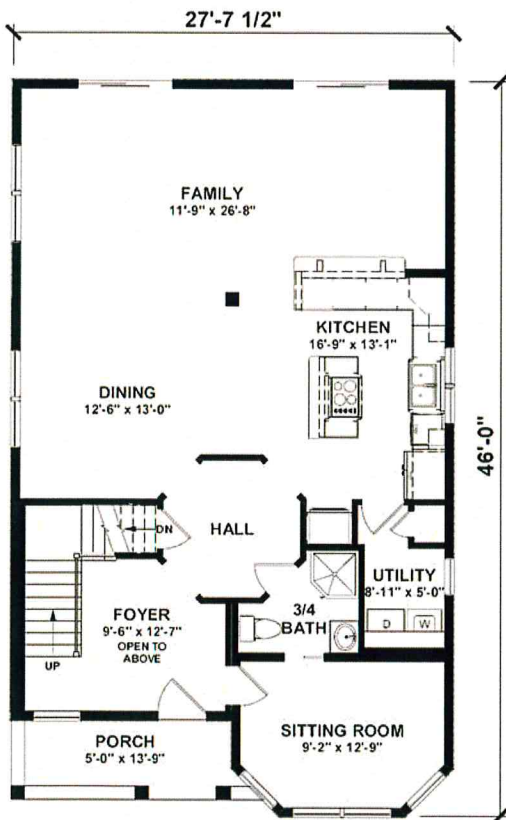

NORMANDY

2,357 Square Feet

3 Bedrooms / 3 Baths

CUSTOM MODULAR HOMES

732-270-0050

WWW.STATEWIDEMODULAR.COM

Visit our model home centers at

1905 Route 37 East, Toms River New Jersey

First floor

Second floor

Disclaimer:
 Floor plans & renderings shown are conceptual and may vary from plans and specifications. Due to continuous product development and improvement, prices, specifications and materials are subject to change without notice or obligation. Square footage and other dimensions are approximate. Square footage includes the staircase area for both levels on two-story models. Included images are artist renderings and are not intended to be an accurate representation of the home. Renderings and floor plans may be shown with features and/or third-party additions that may not be available in all regions or situations.