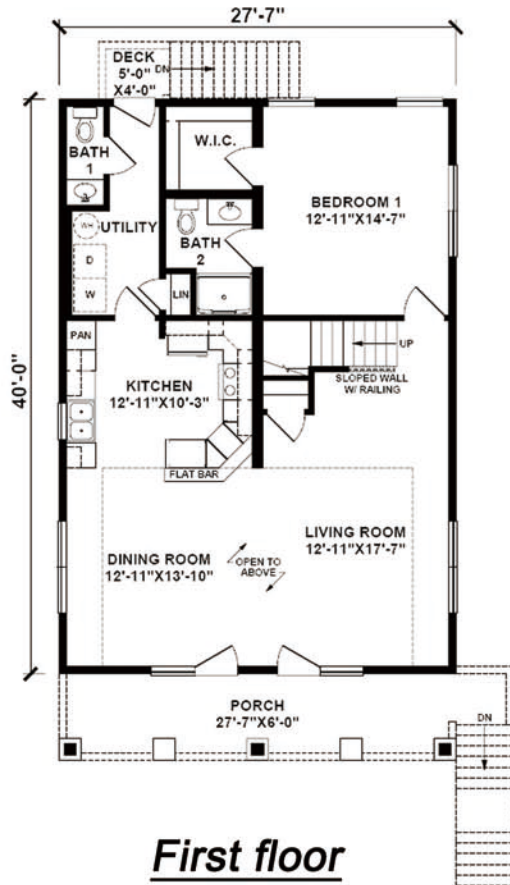

# MULBERRY

1,103 Square Feet

2 Bedrooms / 2.5 Baths

**CUSTOM MODULAR HOMES**  
**732-270-0050**  
**WWW.STATEWIDEMODULAR.COM**

Visit our model home center at  
1905 Route 37 East, Toms River New Jersey

**First floor**

**Future second floor**

**Disclaimer:**

Floor plans & renderings shown are conceptual and may vary from plans and specifications. Due to continuous product development and improvement, prices, specifications and materials are subject to change without notice or obligation. Square footage and other dimensions are approximate. Square footage includes the staircase area for both levels on two-story models. Included images are artist renderings and are not intended to be an accurate representation of the home. Renderings and floor plans may be shown with features and/or third-party additions that may not be available in all regions or situations.