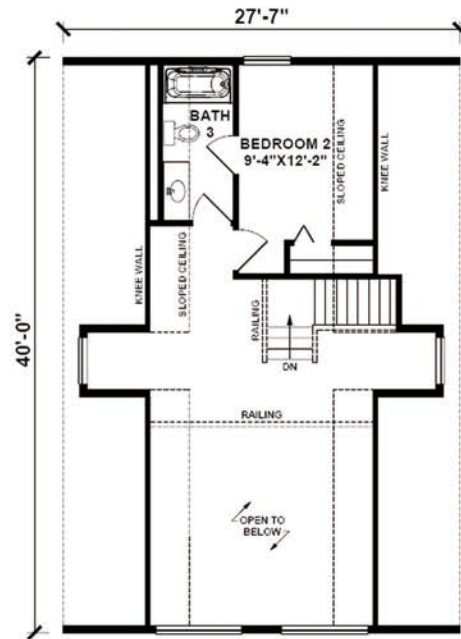

# MULBERRY

1,103 Square Feet

2 Bedrooms / 2.5 Baths

**CUSTOM MODULAR HOMES**  
**732-270-0050**  
**WWW.STATEWIDEMODULAR.COM**

Visit our model home center at  
1905 Route 37 East, Toms River New Jersey

**First floor**

**Future second floor**

**Disclaimer:**

Floor plans & renderings shown are conceptual and may vary from plans and specifications. Due to continuous product development and improvement, prices, specifications and materials are subject to change without notice or obligation. Square footage and other dimensions are approximate. Square footage includes the staircase area for both levels on two-story models. Included images are artist renderings and are not intended to be an accurate representation of the home. Renderings and floor plans may be shown with features and/or third-party additions that may not be available in all regions or situations.