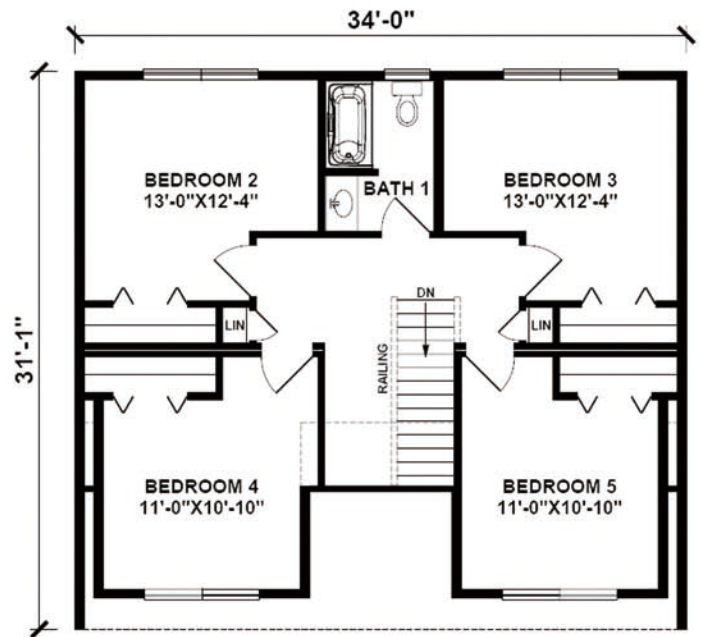

MUD CITY III

1,915 Square Feet

5 Bedrooms / 2.5 Baths

Statewide
 CUSTOM MODULAR HOMES
 732-270-0050
 WWW.STATEWIDEMODULAR.COM
Visit our model home center at
 1905 Route 37 East, Toms River New Jersey

First floor

Second floor

Disclaimer:

Floor plans & renderings shown are conceptual and may vary from plans and specifications. Due to continuous product development and improvement, prices, specifications and materials are subject to change without notice or obligation. Square footage and other dimensions are approximate. Square footage includes the staircase area for both levels on two-story models. Included images are artist renderings and are not intended to be an accurate representation of the home. Renderings and floor plans may be shown with features and/or third-party additions that may not be available in all regions or situations.