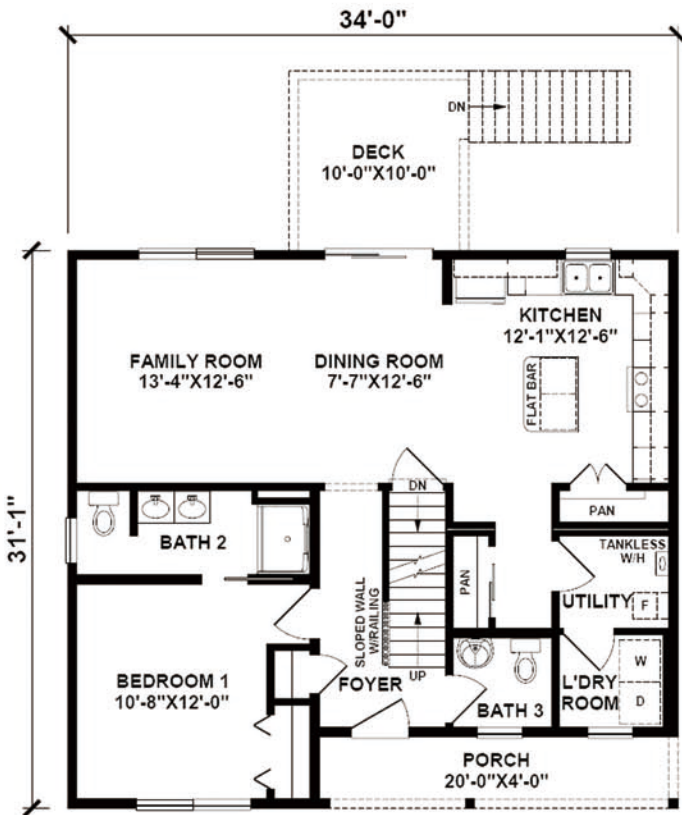

MUD CITY III

1,915 Square Feet

5 Bedrooms / 2.5 Baths

Statewide
 CUSTOM MODULAR HOMES
 732-270-0050
 WWW.STATEWIDEMODULAR.COM
Visit our model home center at
 1905 Route 37 East, Toms River New Jersey

First floor

Second floor

Disclaimer:

Floor plans & renderings shown are conceptual and may vary from plans and specifications. Due to continuous product development and improvement, prices, specifications and materials are subject to change without notice or obligation. Square footage and other dimensions are approximate. Square footage includes the staircase area for both levels on two-story models. Included images are artist renderings and are not intended to be an accurate representation of the home. Renderings and floor plans may be shown with features and/or third-party additions that may not be available in all regions or situations.