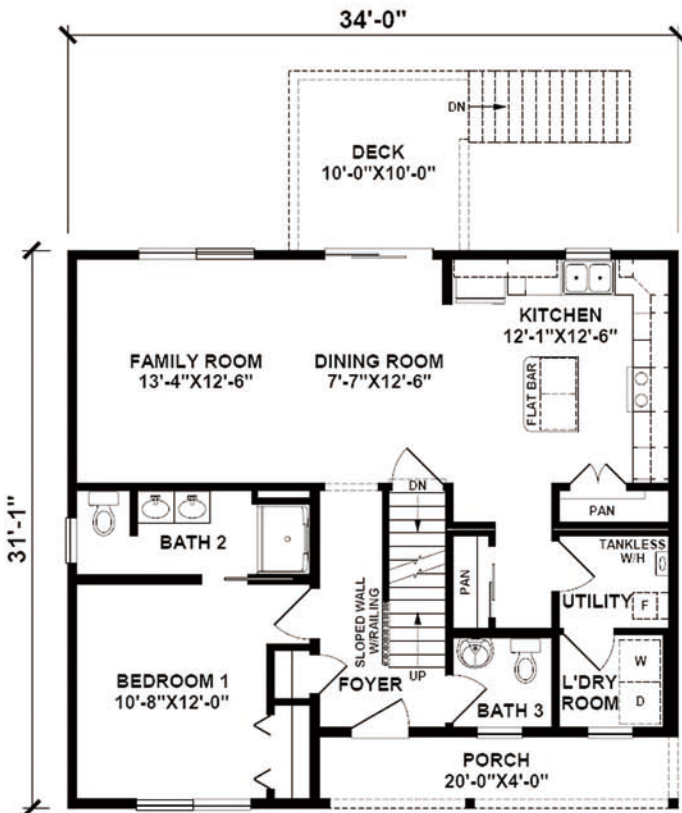

# MUD CITY II

1,845 Square Feet

3 Bedrooms / 2.5 Baths

**Statewide**  
 CUSTOM MODULAR HOMES  
 732-270-0050  
 WWW.STATEWIDEMODULAR.COM  
 Visit our model home center at  
 1905 Route 37 East, Toms River New Jersey

First floor

Second floor

**Disclaimer:**

Floor plans & renderings shown are conceptual and may vary from plans and specifications. Due to continuous product development and improvement, prices, specifications and materials are subject to change without notice or obligation. Square footage and other dimensions are approximate. Square footage includes the staircase area for both levels on two-story models. Included images are artist renderings and are not intended to be an accurate representation of the home. Renderings and floor plans may be shown with features and/or third-party additions that may not be available in all regions or situations.