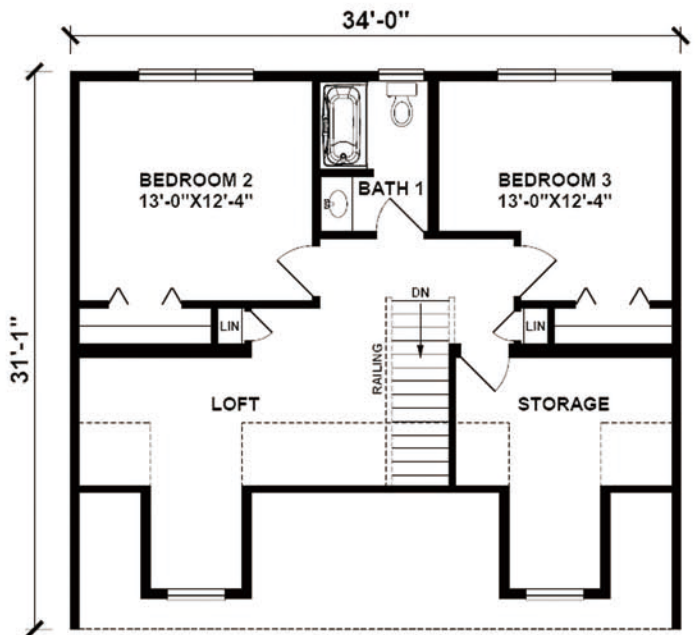

# MUD CITY II

1,845 Square Feet

3 Bedrooms / 2.5 Baths

**Statewide**  
 CUSTOM MODULAR HOMES  
 732-270-0050  
 WWW.STATEWIDEMODULAR.COM  
 Visit our model home center at  
 1905 Route 37 East, Toms River New Jersey

First floor

Second floor

**Disclaimer:**

Floor plans & renderings shown are conceptual and may vary from plans and specifications. Due to continuous product development and improvement, prices, specifications and materials are subject to change without notice or obligation. Square footage and other dimensions are approximate. Square footage includes the staircase area for both levels on two-story models. Included images are artist renderings and are not intended to be an accurate representation of the home. Renderings and floor plans may be shown with features and/or third-party additions that may not be available in all regions or situations.