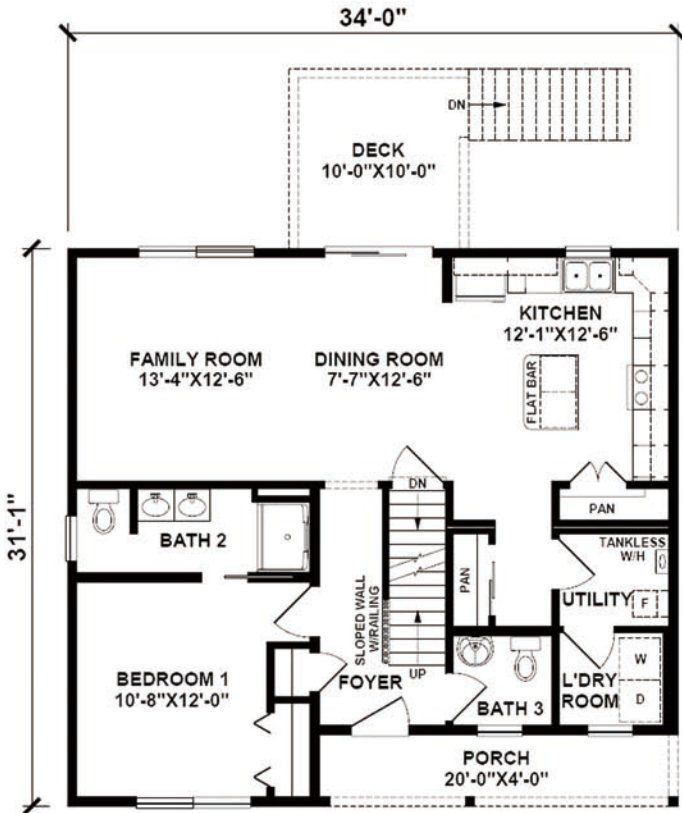

MUD CITY I

1,809 Square Feet

3 Bedrooms / 2.5 Baths

Statewide
 CUSTOM MODULAR HOMES
 732-270-0050
 WWW.STATEWIDEMODULAR.COM
Visit our model home center at
 1905 Route 37 East, Toms River New Jersey

First floor

Second floor

Disclaimer:

Floor plans & renderings shown are conceptual and may vary from plans and specifications. Due to continuous product development and improvement, prices, specifications and materials are subject to change without notice or obligation. Square footage and other dimensions are approximate. Square footage includes the staircase area for both levels on two-story models. Included images are artist renderings and are not intended to be an accurate representation of the home. Renderings and floor plans may be shown with features and/or third-party additions that may not be available in all regions or situations.