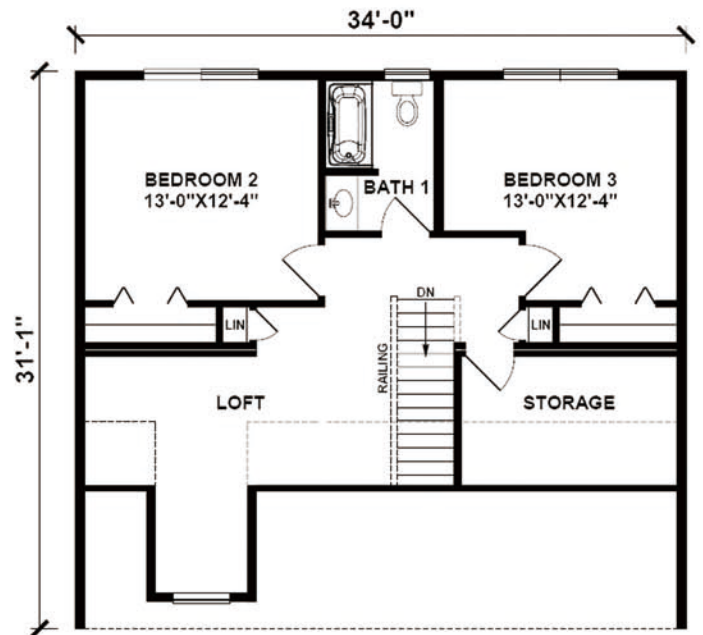

MUD CITY I

1,809 Square Feet

3 Bedrooms / 2.5 Baths

Statewide
 CUSTOM MODULAR HOMES
 732-270-0050
 WWW.STATEWIDEMODULAR.COM
Visit our model home center at
 1905 Route 37 East, Toms River New Jersey

First floor

Second floor

Disclaimer:

Floor plans & renderings shown are conceptual and may vary from plans and specifications. Due to continuous product development and improvement, prices, specifications and materials are subject to change without notice or obligation. Square footage and other dimensions are approximate. Square footage includes the staircase area for both levels on two-story models. Included images are artist renderings and are not intended to be an accurate representation of the home. Renderings and floor plans may be shown with features and/or third-party additions that may not be available in all regions or situations.