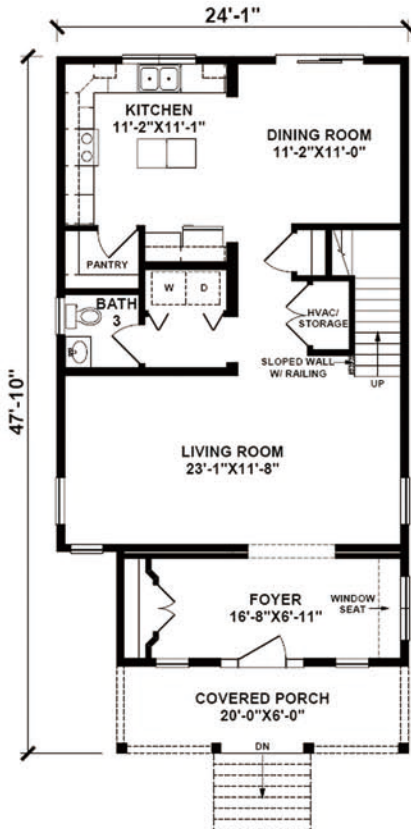

MALLARD

1,951 Square Feet

3 Bedrooms / 2.5 Baths

CUSTOM MODULAR HOMES
732-270-0050
WWW.STATEWIDEMODULAR.COM

Visit our model home center at
1905 Route 37 East, Toms River New Jersey

First floor

Second floor

Disclaimer:

Floor plans & renderings shown are conceptual and may vary from plans and specifications. Due to continuous product development and improvement, prices, specifications and materials are subject to change without notice or obligation. Square footage and other dimensions are approximate. Square footage includes the staircase area for both levels on two-story models. Included images are artist renderings and are not intended to be an accurate representation of the home. Renderings and floor plans may be shown with features and/or third-party additions that may not be available in all regions or situations.