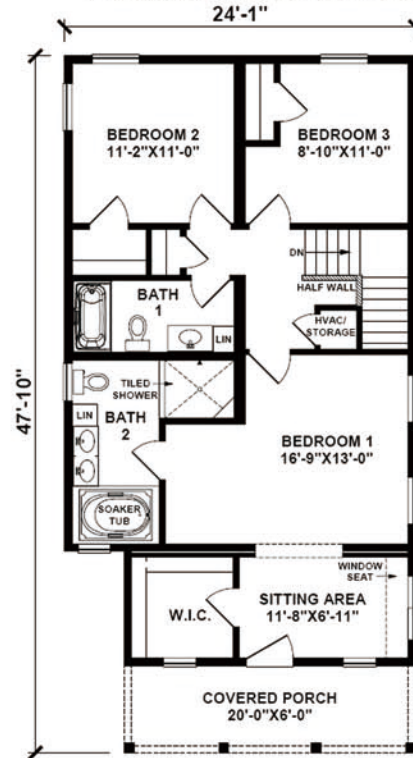

MALLARD

1,951 Square Feet

3 Bedrooms / 2.5 Baths

CUSTOM MODULAR HOMES
732-270-0050
WWW.STATEWIDEMODULAR.COM

Visit our model home center at
1905 Route 37 East, Toms River New Jersey

First floor

Second floor

Disclaimer:

Floor plans & renderings shown are conceptual and may vary from plans and specifications. Due to continuous product development and improvement, prices, specifications and materials are subject to change without notice or obligation. Square footage and other dimensions are approximate. Square footage includes the staircase area for both levels on two-story models. Included images are artist renderings and are not intended to be an accurate representation of the home. Renderings and floor plans may be shown with features and/or third-party additions that may not be available in all regions or situations.