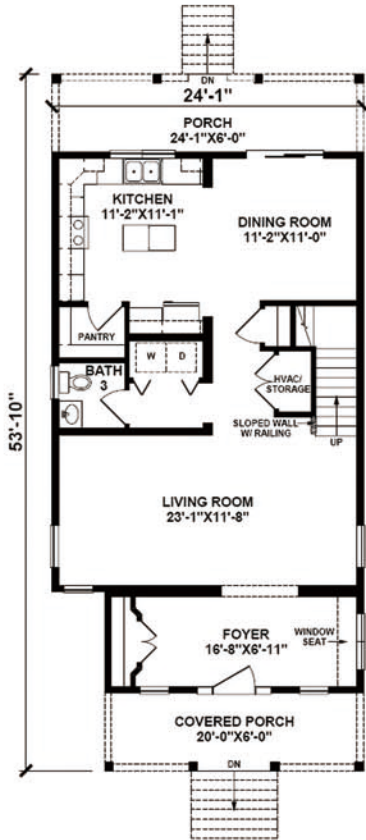

# MALLARD II

1,951 Square Feet

3 Bedrooms / 2.5 Baths

**Statewide**  
 CUSTOM MODULAR HOMES  
 732-270-0050  
 WWW.STATEWIDEMODULAR.COM  
*Visit our model home center at*  
 1905 Route 37 East, Toms River New Jersey

**First floor**

**Second floor**

**Disclaimer:**

Floor plans & renderings shown are conceptual and may vary from plans and specifications. Due to continuous product development and improvement, prices, specifications and materials are subject to change without notice or obligation. Square footage and other dimensions are approximate. Square footage includes the staircase area for both levels on two-story models. Included images are artist renderings and are not intended to be an accurate representation of the home. Renderings and floor plans may be shown with features and/or third-party additions that may not be available in all regions or situations.