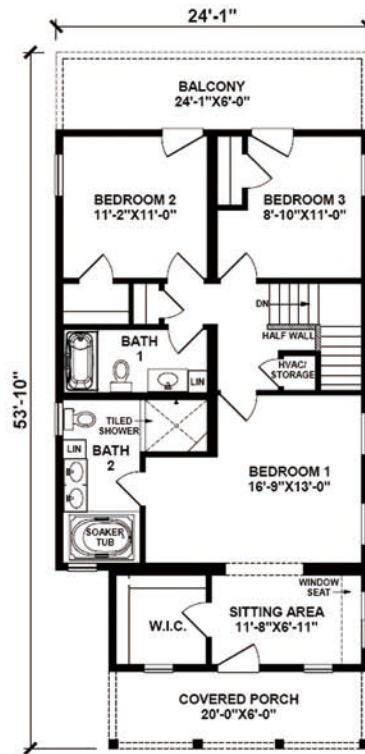

# MALLARD II

1,951 Square Feet

3 Bedrooms / 2.5 Baths

**Statewide**  
 CUSTOM MODULAR HOMES  
 732-270-0050  
 WWW.STATEWIDEMODULAR.COM  
*Visit our model home center at*  
 1905 Route 37 East, Toms River New Jersey

**First floor**

**Second floor**

**Disclaimer:**

Floor plans & renderings shown are conceptual and may vary from plans and specifications. Due to continuous product development and improvement, prices, specifications and materials are subject to change without notice or obligation. Square footage and other dimensions are approximate. Square footage includes the staircase area for both levels on two-story models. Included images are artist renderings and are not intended to be an accurate representation of the home. Renderings and floor plans may be shown with features and/or third-party additions that may not be available in all regions or situations.