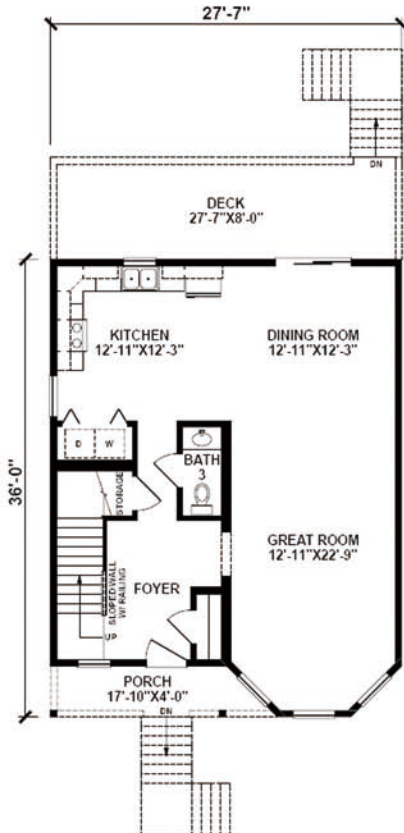

LAVALETTE

1,820 Square Feet

3 Bedrooms / 2.5 Baths

Statewide
 CUSTOM MODULAR HOMES
 732-270-0050
 WWW.STATEWIDEMODULAR.COM
Visit our model home center at
 1905 Route 37 East, Toms River New Jersey

First floor

Second floor

Disclaimer:

Floor plans & renderings shown are conceptual and may vary from plans and specifications. Due to continuous product development and improvement, prices, specifications and materials are subject to change without notice or obligation. Square footage and other dimensions are approximate. Square footage includes the staircase area for both levels on two-story models. Included images are artist renderings and are not intended to be an accurate representation of the home. Renderings and floor plans may be shown with features and/or third-party additions that may not be available in all regions or situations.