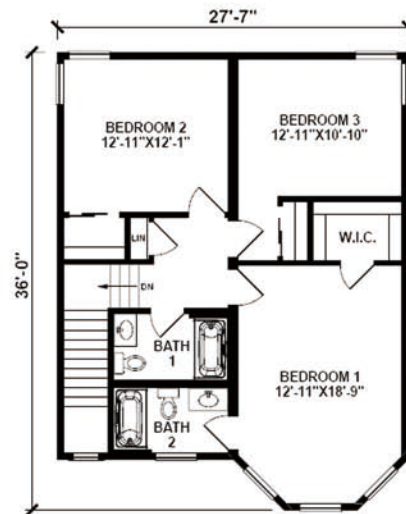

LAVALETTE

1,820 Square Feet

3 Bedrooms / 2.5 Baths

Statewide
 CUSTOM MODULAR HOMES
 732-270-0050
 WWW.STATEWIDEMODULAR.COM
Visit our model home center at
 1905 Route 37 East, Toms River New Jersey

First floor

Second floor

Disclaimer:

Floor plans & renderings shown are conceptual and may vary from plans and specifications. Due to continuous product development and improvement, prices, specifications and materials are subject to change without notice or obligation. Square footage and other dimensions are approximate. Square footage includes the staircase area for both levels on two-story models. Included images are artist renderings and are not intended to be an accurate representation of the home. Renderings and floor plans may be shown with features and/or third-party additions that may not be available in all regions or situations.