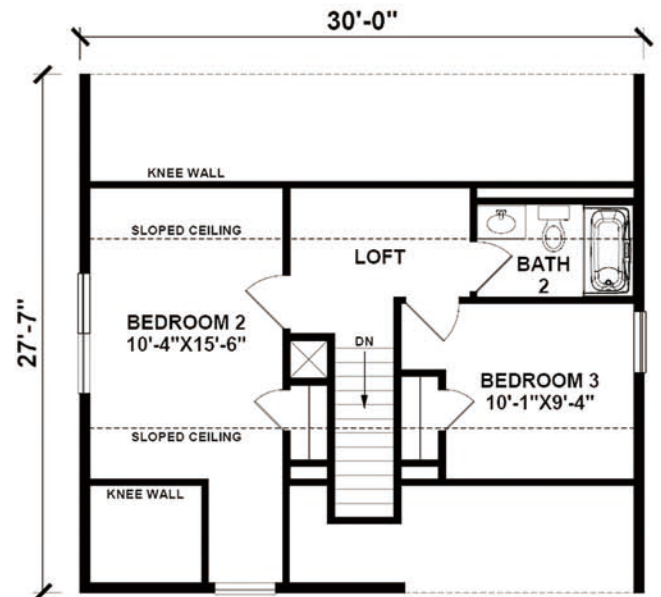

ESSEX II

828 Square Feet

3 Bedrooms / 2 Baths

Statewide
 CUSTOM MODULAR HOMES
 732-270-0050
 WWW.STATEWIDEMODULAR.COM
Visit our model home center at
 1905 Route 37 East, Toms River New Jersey

First floor

Future second floor

Disclaimer:

Floor plans & renderings shown are conceptual and may vary from plans and specifications. Due to continuous product development and improvement, prices, specifications and materials are subject to change without notice or obligation. Square footage and other dimensions are approximate. Square footage includes the staircase area for both levels on two-story models. Included images are artist renderings and are not intended to be an accurate representation of the home. Renderings and floor plans may be shown with features and/or third-party additions that may not be available in all regions or situations.