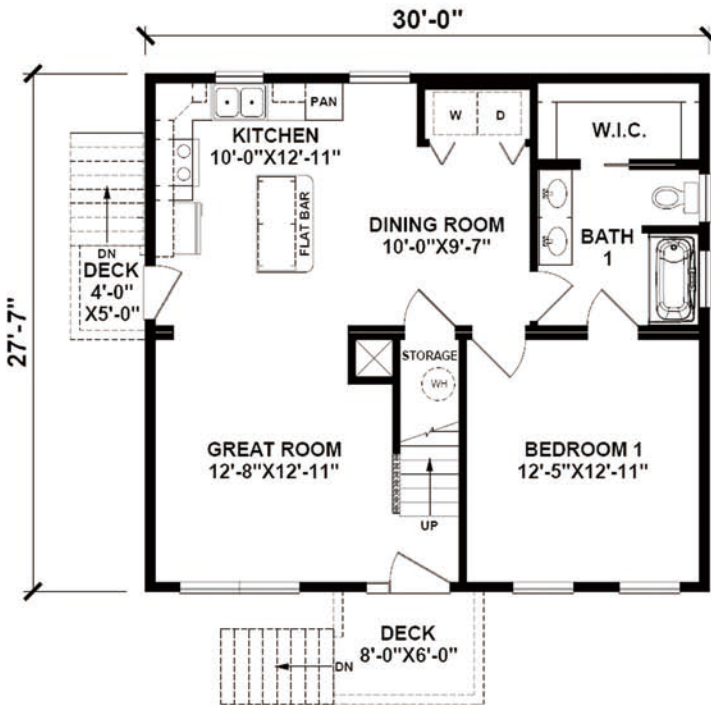

ESSEX II

828 Square Feet

3 Bedrooms / 2 Baths

Statewide
 CUSTOM MODULAR HOMES
 732-270-0050
 WWW.STATEWIDEMODULAR.COM
Visit our model home center at
 1905 Route 37 East, Toms River New Jersey

First floor

Future second floor

Disclaimer:

Floor plans & renderings shown are conceptual and may vary from plans and specifications. Due to continuous product development and improvement, prices, specifications and materials are subject to change without notice or obligation. Square footage and other dimensions are approximate. Square footage includes the staircase area for both levels on two-story models. Included images are artist renderings and are not intended to be an accurate representation of the home. Renderings and floor plans may be shown with features and/or third-party additions that may not be available in all regions or situations.