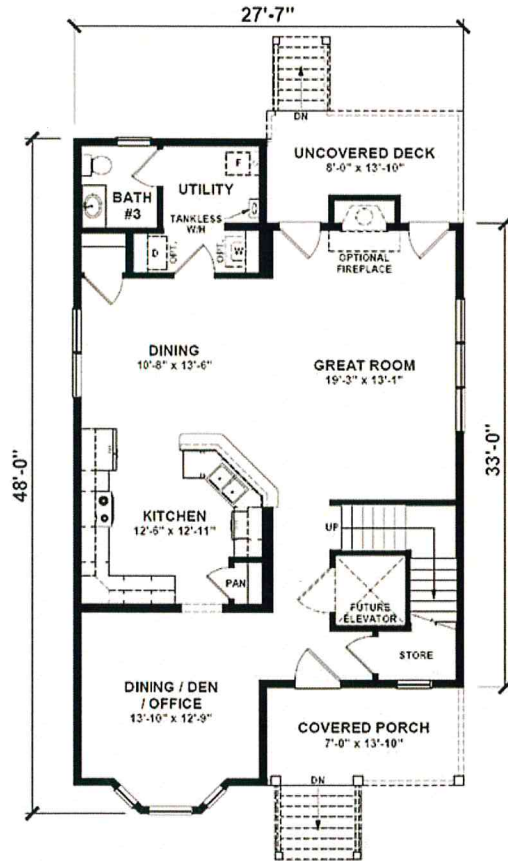

# ELLSWORTH

2,211 Square Feet

3 Bedrooms / 2.5 Baths

CUSTOM MODULAR HOMES

732-270-0050

WWW.STATEWIDEMODULAR.COM

Visit our model home center at

1905 Route 37 East, Toms River New Jersey

**First floor**

**Second floor**

**Disclaimer:**

Floor plans & renderings shown are conceptual and may vary from plans and specifications. Due to continuous product development and improvement, prices, specifications and materials are subject to change without notice or obligation. Square footage and other dimensions are approximate. Square footage includes the staircase area for both levels on two-story models. Included images are artist renderings and are not intended to be an accurate representation of the home. Renderings and floor plans may be shown with features and/or third-party additions that may not be available in all regions or situations.