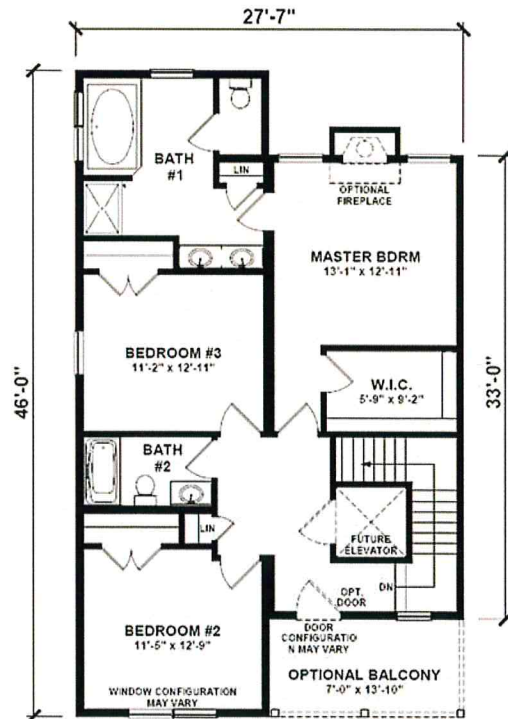

# ELLSWORTH

2,211 Square Feet

3 Bedrooms / 2.5 Baths

CUSTOM MODULAR HOMES

732-270-0050

WWW.STATEWIDEMODULAR.COM

Visit our model home center at

1905 Route 37 East, Toms River New Jersey

**First floor**

**Second floor**

**Disclaimer:**

Floor plans & renderings shown are conceptual and may vary from plans and specifications. Due to continuous product development and improvement, prices, specifications and materials are subject to change without notice or obligation. Square footage and other dimensions are approximate. Square footage includes the staircase area for both levels on two-story models. Included images are artist renderings and are not intended to be an accurate representation of the home. Renderings and floor plans may be shown with features and/or third-party additions that may not be available in all regions or situations.