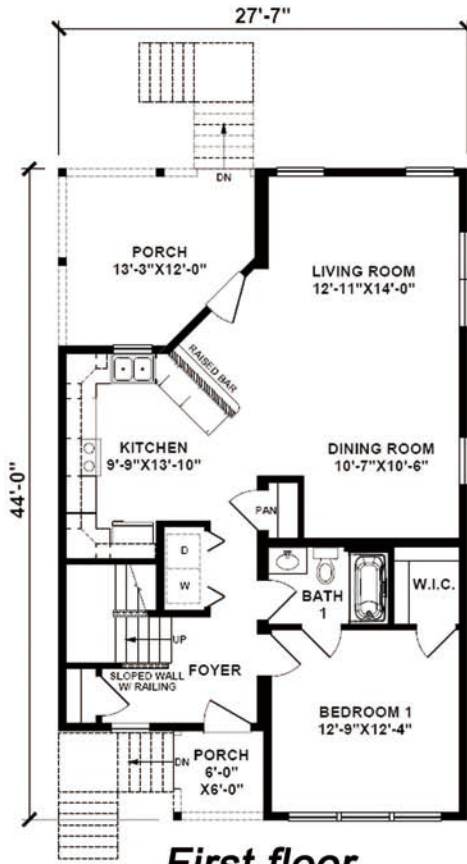

DOGWOOD

990 Square Feet

3 Bedrooms / 2 Baths

Statewide
 CUSTOM MODULAR HOMES
 732-270-0050
 WWW.STATEWIDEMODULAR.COM
Visit our model home center at
 1905 Route 37 East, Toms River New Jersey

First floor

Future second floor

Disclaimer:

Floor plans & renderings shown are conceptual and may vary from plans and specifications. Due to continuous product development and improvement, prices, specifications and materials are subject to change without notice or obligation. Square footage and other dimensions are approximate. Square footage includes the staircase area for both levels on two-story models. Included images are artist renderings and are not intended to be an accurate representation of the home. Renderings and floor plans may be shown with features and/or third-party additions that may not be available in all regions or situations.