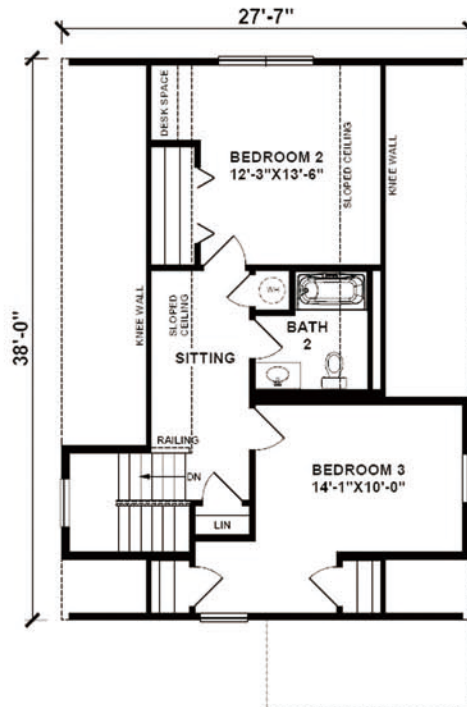

DOGWOOD

990 Square Feet

3 Bedrooms / 2 Baths

Statewide
 CUSTOM MODULAR HOMES
 732-270-0050
 WWW.STATEWIDEMODULAR.COM
Visit our model home center at
 1905 Route 37 East, Toms River New Jersey

First floor

Future second floor

Disclaimer:

Floor plans & renderings shown are conceptual and may vary from plans and specifications. Due to continuous product development and improvement, prices, specifications and materials are subject to change without notice or obligation. Square footage and other dimensions are approximate. Square footage includes the staircase area for both levels on two-story models. Included images are artist renderings and are not intended to be an accurate representation of the home. Renderings and floor plans may be shown with features and/or third-party additions that may not be available in all regions or situations.