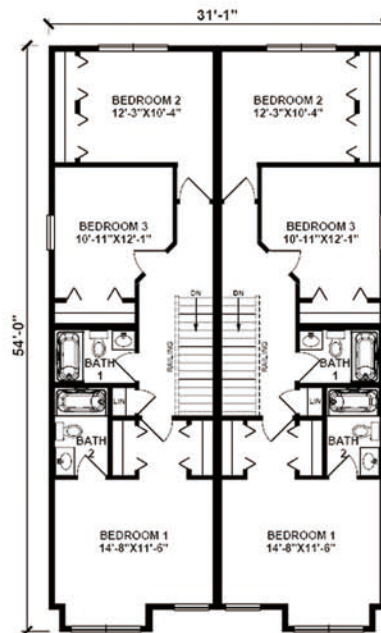

COOLIDGE

1,646 Square Feet Each Dwelling Unit

3 Bedrooms / 2.5 Baths

CUSTOM MODULAR HOMES
732-270-0050
WWW.STATEWIDEMODULAR.COM

Visit our model home center at
1905 Route 37 East, Toms River New Jersey

First floor

Second floor

Disclaimer:

Floor plans & renderings shown are conceptual and may vary from plans and specifications. Due to continuous product development and improvement, prices, specifications and materials are subject to change without notice or obligation. Square footage and other dimensions are approximate. Square footage includes the staircase area for both levels on two-story models. Included images are artist renderings and are not intended to be an accurate representation of the home. Renderings and floor plans may be shown with features and/or third-party additions that may not be available in all regions or situations.