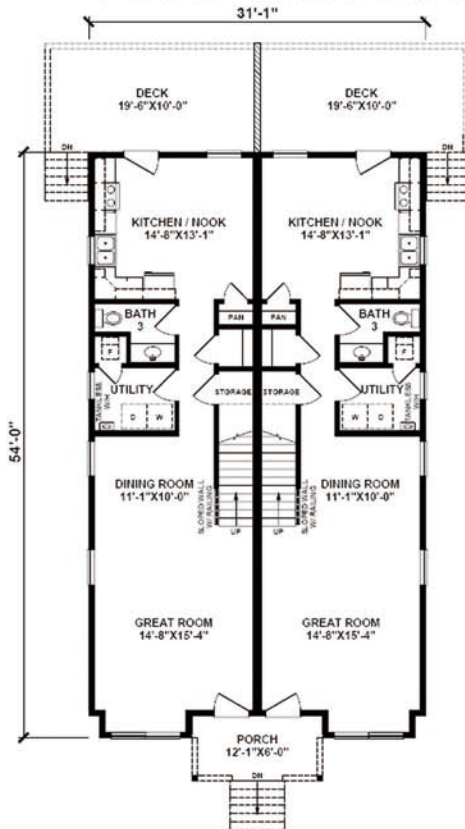

COOLIDGE

1,646 Square Feet Each Dwelling Unit

3 Bedrooms / 2.5 Baths

CUSTOM MODULAR HOMES
732-270-0050
WWW.STATEWIDEMODULAR.COM

Visit our model home center at
1905 Route 37 East, Toms River New Jersey

First floor

Second floor

Disclaimer:

Floor plans & renderings shown are conceptual and may vary from plans and specifications. Due to continuous product development and improvement, prices, specifications and materials are subject to change without notice or obligation. Square footage and other dimensions are approximate. Square footage includes the staircase area for both levels on two-story models. Included images are artist renderings and are not intended to be an accurate representation of the home. Renderings and floor plans may be shown with features and/or third-party additions that may not be available in all regions or situations.