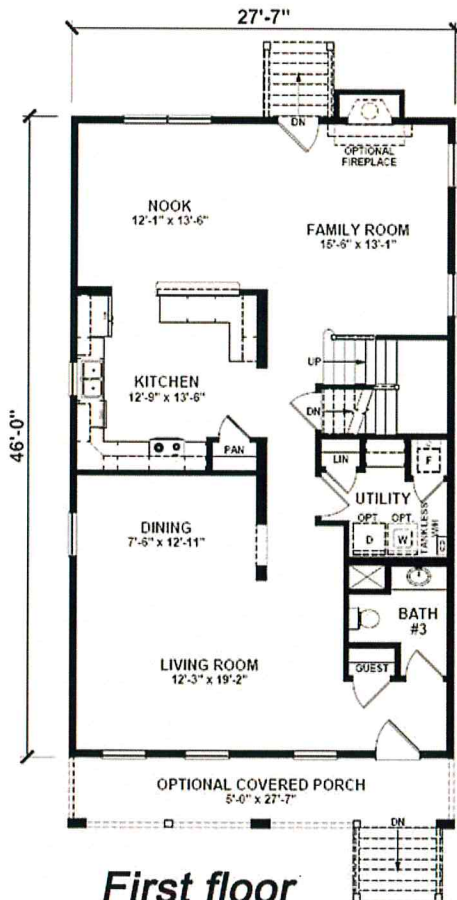

# CHESAPEAKE

2,538 Square Feet

4 Bedrooms / 2.5 Baths

CUSTOM MODULAR HOMES  
**732-270-0050**  
WWW.STATEWIDEMODULAR.COM

Visit our model home center at  
1905 Route 37 East, Toms River New Jersey

**First floor**

**Second floor**

**Disclaimer:**

Floor plans & renderings shown are conceptual and may vary from plans and specifications. Due to continuous product development and improvement, prices, specifications and materials are subject to change without notice or obligation. Square footage and other dimensions are approximate. Square footage includes the staircase area for both levels on two-story models. Included images are artist renderings and are not intended to be an accurate representation of the home. Renderings and floor plans may be shown with features and/or third-party additions that may not be available in all regions or situations.