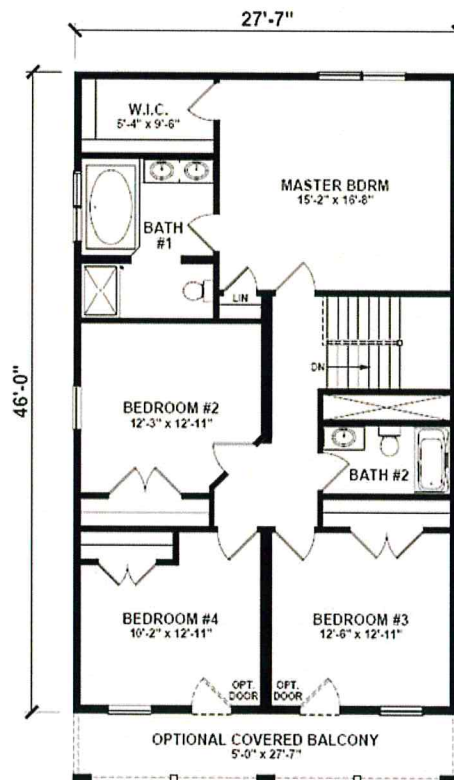

# CHESAPEAKE

2,538 Square Feet

4 Bedrooms / 2.5 Baths

CUSTOM MODULAR HOMES  
**732-270-0050**  
WWW.STATEWIDEMODULAR.COM

Visit our model home center at  
1905 Route 37 East, Toms River New Jersey

**First floor**

**Second floor**

**Disclaimer:**

Floor plans & renderings shown are conceptual and may vary from plans and specifications. Due to continuous product development and improvement, prices, specifications and materials are subject to change without notice or obligation. Square footage and other dimensions are approximate. Square footage includes the staircase area for both levels on two-story models. Included images are artist renderings and are not intended to be an accurate representation of the home. Renderings and floor plans may be shown with features and/or third-party additions that may not be available in all regions or situations.