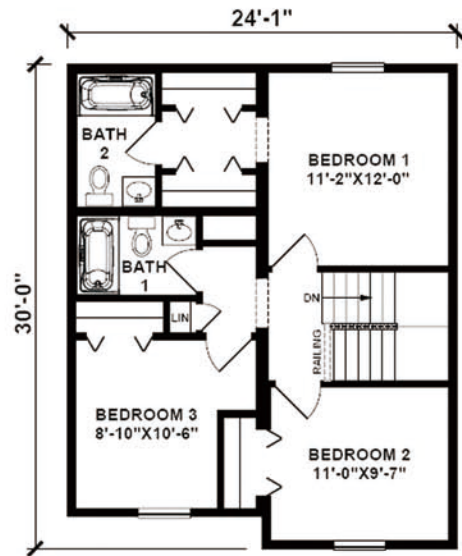

CHATHAM

1,396 Square Feet

3 Bedrooms / 2.5 Baths

Statewide
 CUSTOM MODULAR HOMES
 732-270-0050
 WWW.STATEWIDEMODULAR.COM
Visit our model home center at
 1905 Route 37 East, Toms River New Jersey

Disclaimer:

Floor plans & renderings shown are conceptual and may vary from plans and specifications. Due to continuous product development and improvement, prices, specifications and materials are subject to change without notice or obligation. Square footage and other dimensions are approximate. Square footage includes the staircase area for both levels on two-story models. Included images are artist renderings and are not intended to be an accurate representation of the home. Renderings and floor plans may be shown with features and/or third-party additions that may not be available in all regions or situations.