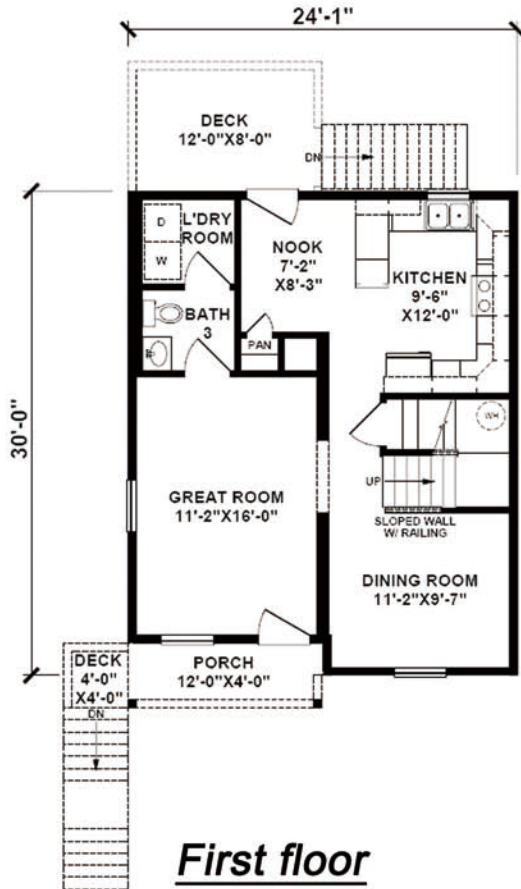

CHATHAM

1,396 Square Feet

3 Bedrooms / 2.5 Baths

Statewide
 CUSTOM MODULAR HOMES
 732-270-0050
 WWW.STATEWIDEMODULAR.COM
Visit our model home center at
 1905 Route 37 East, Toms River New Jersey

Disclaimer:

Floor plans & renderings shown are conceptual and may vary from plans and specifications. Due to continuous product development and improvement, prices, specifications and materials are subject to change without notice or obligation. Square footage and other dimensions are approximate. Square footage includes the staircase area for both levels on two-story models. Included images are artist renderings and are not intended to be an accurate representation of the home. Renderings and floor plans may be shown with features and/or third-party additions that may not be available in all regions or situations.