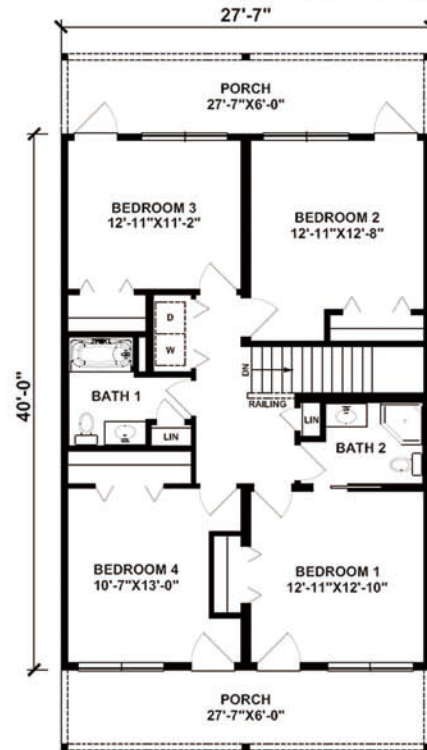

BRIELLE

2,206 Square Feet

5 Bedrooms / 3 Baths

CUSTOM MODULAR HOMES

732-270-0050

WWW.STATEWIDEMODULAR.COM

Visit our model home center at

1905 Route 37 East, Toms River New Jersey

First floor

Second floor

Disclaimer:

Floor plans & renderings shown are conceptual and may vary from plans and specifications. Due to continuous product development and improvement, prices, specifications and materials are subject to change without notice or obligation. Square footage and other dimensions are approximate. Square footage includes the staircase area for both levels on two-story models. Included images are artist renderings and are not intended to be an accurate representation of the home. Renderings and floor plans may be shown with features and/or third-party additions that may not be available in all regions or situations.