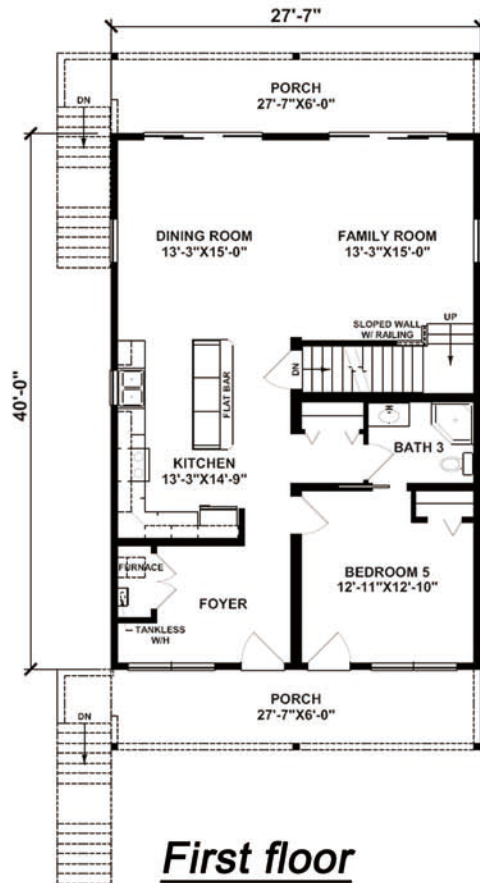

BRIELLE

2,206 Square Feet

5 Bedrooms / 3 Baths

CUSTOM MODULAR HOMES

732-270-0050

WWW.STATEWIDEMODULAR.COM

Visit our model home center at

1905 Route 37 East, Toms River New Jersey

First floor

Second floor

Disclaimer:

Floor plans & renderings shown are conceptual and may vary from plans and specifications. Due to continuous product development and improvement, prices, specifications and materials are subject to change without notice or obligation. Square footage and other dimensions are approximate. Square footage includes the staircase area for both levels on two-story models. Included images are artist renderings and are not intended to be an accurate representation of the home. Renderings and floor plans may be shown with features and/or third-party additions that may not be available in all regions or situations.