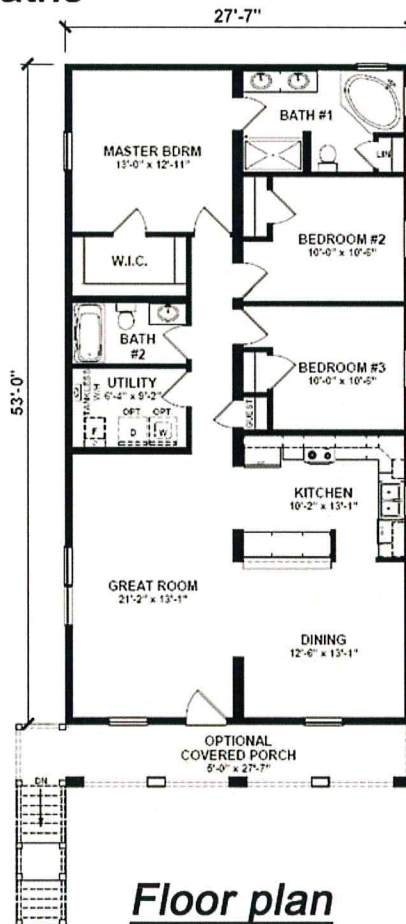

# APALACHEE

1,462 Square Feet

3 Bedrooms / 2 Baths

**CUSTOM MODULAR HOMES**  
**732-270-0050**

[WWW.STATEWIDEMODULAR.COM](http://WWW.STATEWIDEMODULAR.COM)

*Visit our model home center at*

1905 Route 37 East, Toms River New Jersey

***Floor plan***

**Disclaimer:**

Floor plans & renderings shown are conceptual and may vary from plans and specifications. Due to continuous product development and improvement, prices, specifications and materials are subject to change without notice or obligation. Square footage and other dimensions are approximate. Square footage includes the staircase area for both levels on two-story models. Included images are artist renderings and are not intended to be an accurate representation of the home. Renderings and floor plans may be shown with features and/or third-party additions that may not be available in all regions or situations.