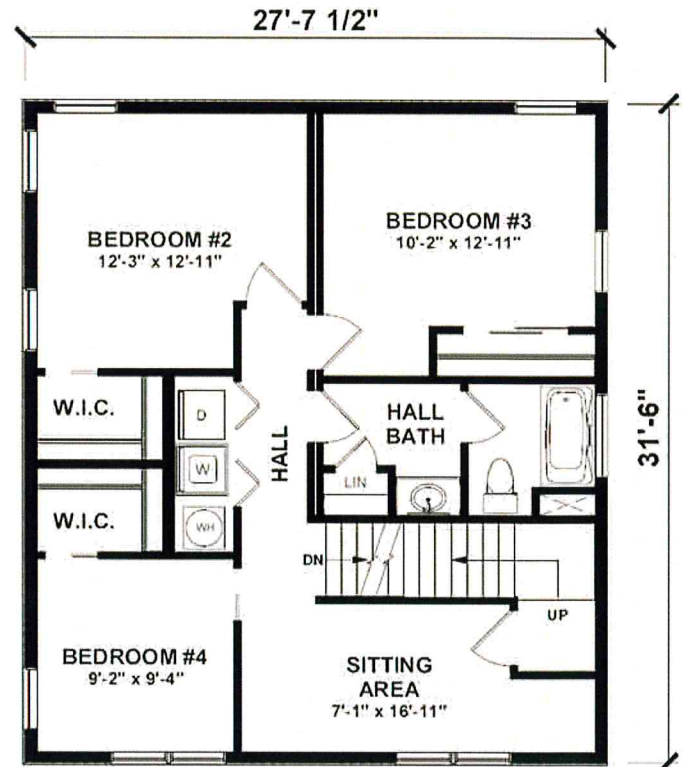

BEACH HOUSE

1,697 Square Feet

4 Bedrooms / 2.5 Baths

CUSTOM MODULAR HOMES

732-270-0050

WWW.STATEWIDEMODULAR.COM

Visit our model home center at
1905 Route 37 East, Toms River New Jersey

First floor

Second floor

Disclaimer:

Floor plans & renderings shown are conceptual and may vary from plans and specifications. Due to continuous product development and improvement, prices, specifications and materials are subject to change without notice or obligation. Square footage and other dimensions are approximate. Square footage includes the staircase area for both levels on two-story models. Included images are artist renderings and are not intended to be an accurate representation of the home. Renderings and floor plans may be shown with features and/or third-party additions that may not be available in all regions or situations.