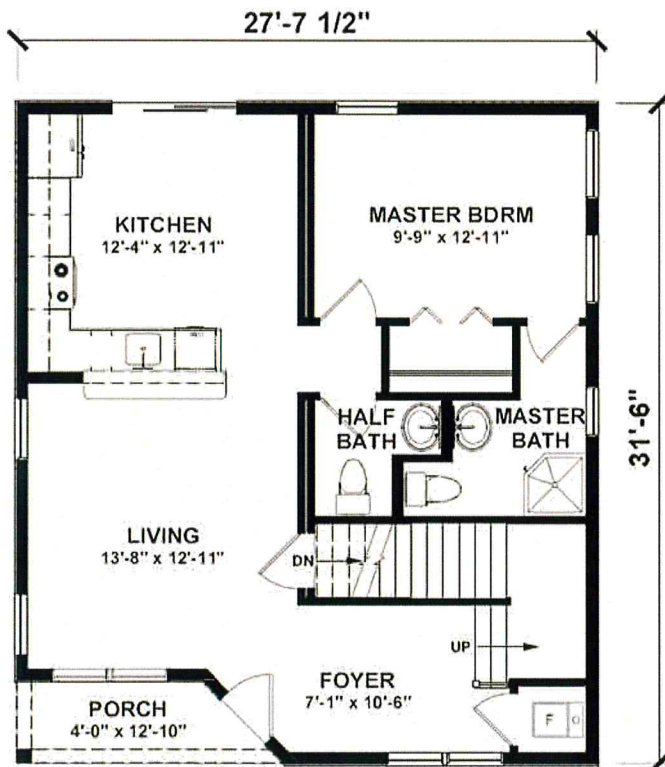

BEACH HOUSE

1,697 Square Feet

4 Bedrooms / 2.5 Baths

CUSTOM MODULAR HOMES

732-270-0050

WWW.STATEWIDEMODULAR.COM

Visit our model home center at
1905 Route 37 East, Toms River New Jersey

First floor

Second floor

Disclaimer:

Floor plans & renderings shown are conceptual and may vary from plans and specifications. Due to continuous product development and improvement, prices, specifications and materials are subject to change without notice or obligation. Square footage and other dimensions are approximate. Square footage includes the staircase area for both levels on two-story models. Included images are artist renderings and are not intended to be an accurate representation of the home. Renderings and floor plans may be shown with features and/or third-party additions that may not be available in all regions or situations.