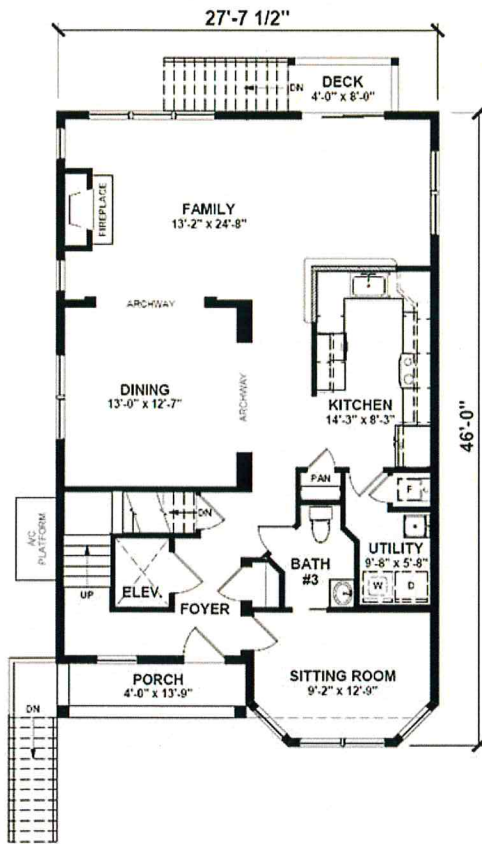

HOLGATE

2,357 Square Feet

3 Bedrooms / 2.5 Baths

CUSTOM MODULAR HOMES
732-270-0050
WWW.STATEWIDEMODULAR.COM

Visit our model home center at
1905 Route 37 East, Toms River New Jersey

First floor

Second floor

Disclaimer:

Floor plans & renderings shown are conceptual and may vary from plans and specifications. Due to continuous product development and improvement, prices, specifications and materials are subject to change without notice or obligation. Square footage and other dimensions are approximate. Square footage includes the staircase area for both levels on two-story models. Included images are artist renderings and are not intended to be an accurate representation of the home. Renderings and floor plans may be shown with features and/or third-party additions that may not be available in all regions or situations.