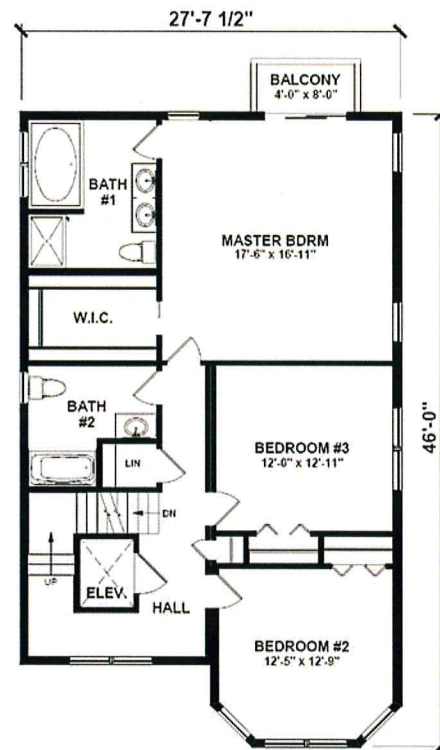

HOLGATE

2,357 Square Feet

3 Bedrooms / 2.5 Baths

CUSTOM MODULAR HOMES
732-270-0050
WWW.STATEWIDEMODULAR.COM

Visit our model home center at
1905 Route 37 East, Toms River New Jersey

First floor

Second floor

Disclaimer:

Floor plans & renderings shown are conceptual and may vary from plans and specifications. Due to continuous product development and improvement, prices, specifications and materials are subject to change without notice or obligation. Square footage and other dimensions are approximate. Square footage includes the staircase area for both levels on two-story models. Included images are artist renderings and are not intended to be an accurate representation of the home. Renderings and floor plans may be shown with features and/or third-party additions that may not be available in all regions or situations.