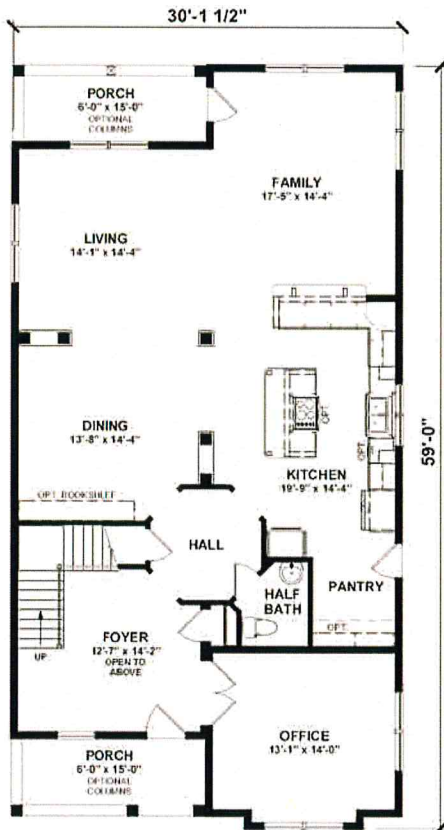

# BEACH HAVEN

3,140 Square Feet

3 Bedrooms / 2.5 Baths

CUSTOM MODULAR HOMES

732-270-0050

WWW.STATEWIDEMODULAR.COM

Visit our model home center at  
1905 Route 37 East, Toms River New Jersey

**First floor**

**Second floor**

**Disclaimer:**

Floor plans & renderings shown are conceptual and may vary from plans and specifications. Due to continuous product development and improvement, prices, specifications and materials are subject to change without notice or obligation. Square footage and other dimensions are approximate. Square footage includes the staircase area for both levels on two-story models. Included images are artist renderings and are not intended to be an accurate representation of the home. Renderings and floor plans may be shown with features and/or third-party additions that may not be available in all regions or situations.