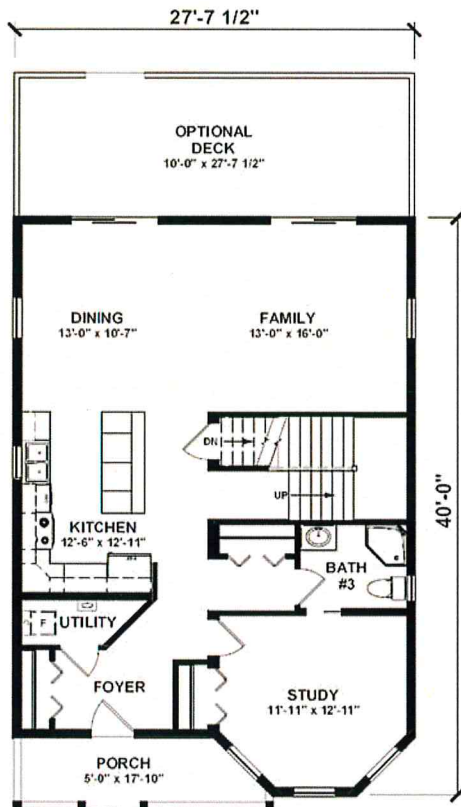

# BAY POINT

2,067 Square Feet

4 Bedrooms / 3 Baths

**CUSTOM MODULAR HOMES**  
**732-270-0050**  
[WWW.STATEWIDEMODULAR.COM](http://WWW.STATEWIDEMODULAR.COM)

*Visit our model home center at*  
1905 Route 37 East, Toms River New Jersey

**First floor**

**Second floor**

**Disclaimer:**

Floor plans & renderings shown are conceptual and may vary from plans and specifications. Due to continuous product development and improvement, prices, specifications and materials are subject to change without notice or obligation. Square footage and other dimensions are approximate. Square footage includes the staircase area for both levels on two-story models. Included images are artist renderings and are not intended to be an accurate representation of the home. Renderings and floor plans may be shown with features and/or third-party additions that may not be available in all regions or situations.