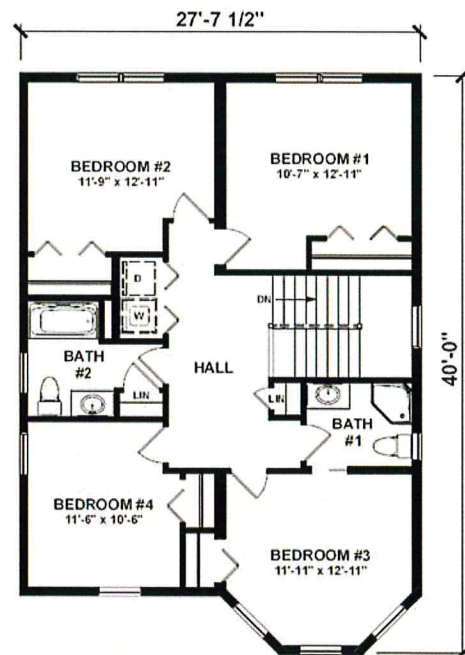

# BAY POINT

2,067 Square Feet

4 Bedrooms / 3 Baths

**CUSTOM MODULAR HOMES**  
**732-270-0050**  
[WWW.STATEWIDEMODULAR.COM](http://WWW.STATEWIDEMODULAR.COM)

*Visit our model home center at*  
1905 Route 37 East, Toms River New Jersey

**First floor**

**Second floor**

**Disclaimer:**

Floor plans & renderings shown are conceptual and may vary from plans and specifications. Due to continuous product development and improvement, prices, specifications and materials are subject to change without notice or obligation. Square footage and other dimensions are approximate. Square footage includes the staircase area for both levels on two-story models. Included images are artist renderings and are not intended to be an accurate representation of the home. Renderings and floor plans may be shown with features and/or third-party additions that may not be available in all regions or situations.